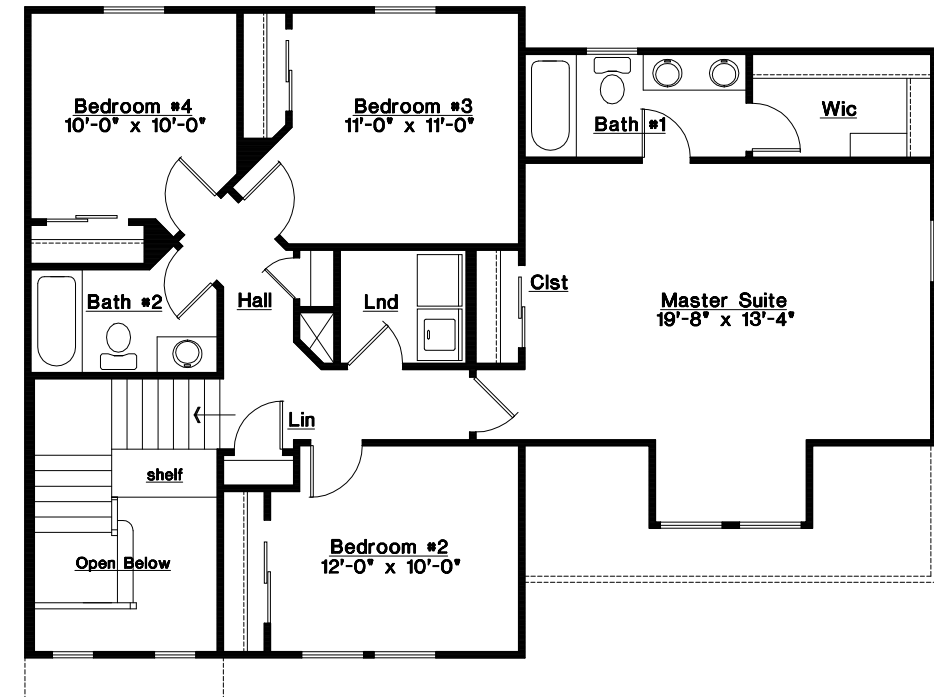

Side Load Design Available

© 2011 Property of Forte Design, Inc.

FRONT ELEVATION - A
TR-1857 Front Load Garage

Side Load Design Available

© 2011 Property of Forte Design, Inc.

FRONT ELEVATION - B
TR-1857 Front Load Garage

ARTIST CONCEPTION ONLY
ACTUAL PRINT WILL VARY

Property of Forte Design Inc.
Not to be Copied Without
Written Permission

FIRST FLOOR PLAN 801 SQ.FT.
TR-1857 44'-4" Width Front Load Garage

SECOND FLOOR PLAN 1056 SQ.FT.
TR-1857