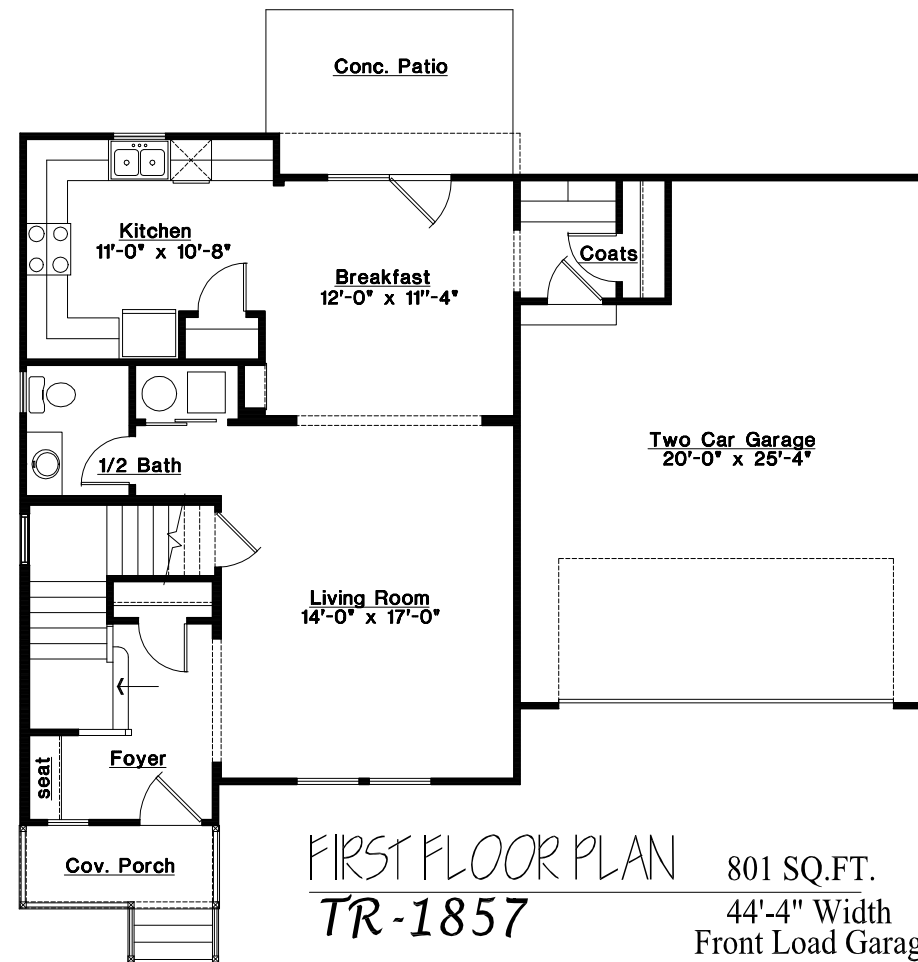

Side Load Design Available

© 2011 Property of Forte Design, Inc.

FRONT ELEVATION - A
TR-1857 Front Load Garage

Side Load Design Available

© 2011 Property of Forte Design, Inc.

FRONT ELEVATION - B
TR-1857 Front Load Garage

ARTIST CONCEPTION ONLY
ACTUAL PRINT WILL VARY

Property of Forte Design Inc.
Not to be Copied Without
Written Permission

FIRST FLOOR PLAN 801 SQ.FT.
TR-1857 44'-4" Width Front Load Garage

SECOND FLOOR PLAN 1056 SQ.FT.
TR-1857