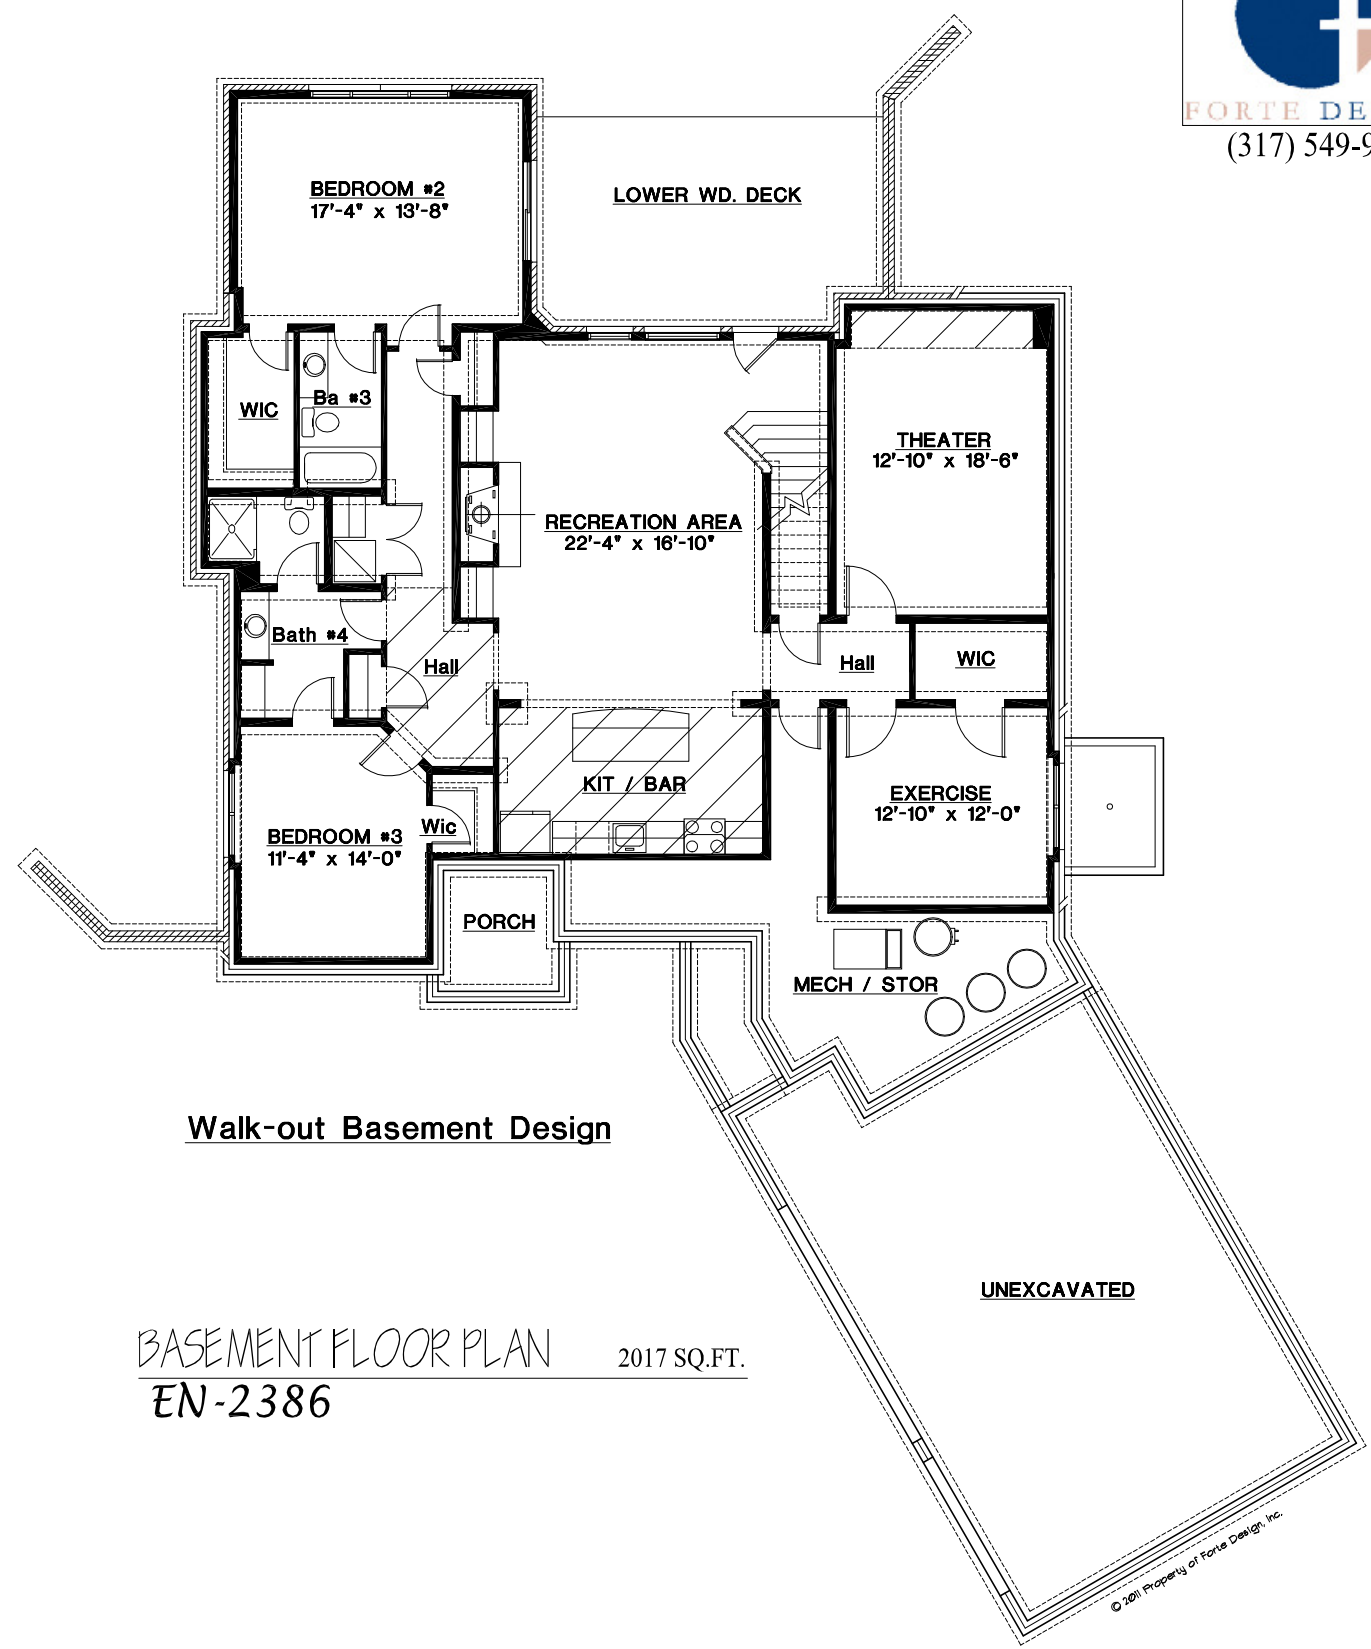

MAIN FLOOR PLAN
EN-2386
 2386 SQ.FT.
 70'-8" WIDE
 WALK-OUT LOWER LEVEL
 DESIGN

ARTIST CONCEPTION ONLY
 ACTUAL PRINT WILL VARY

Property of Forte Design Inc.
 Not to be Copied Without
 Written Permission

Walk-out Basement Design

BASEMENT FLOOR PLAN
EN-2386
 2017 SQ.FT.

UNEXCAVATED

ARTIST CONCEPTION ONLY
 ACTUAL PRINT WILL VARY

Property of Forte Design Inc.
 Not to be Copied Without
 Written Permission