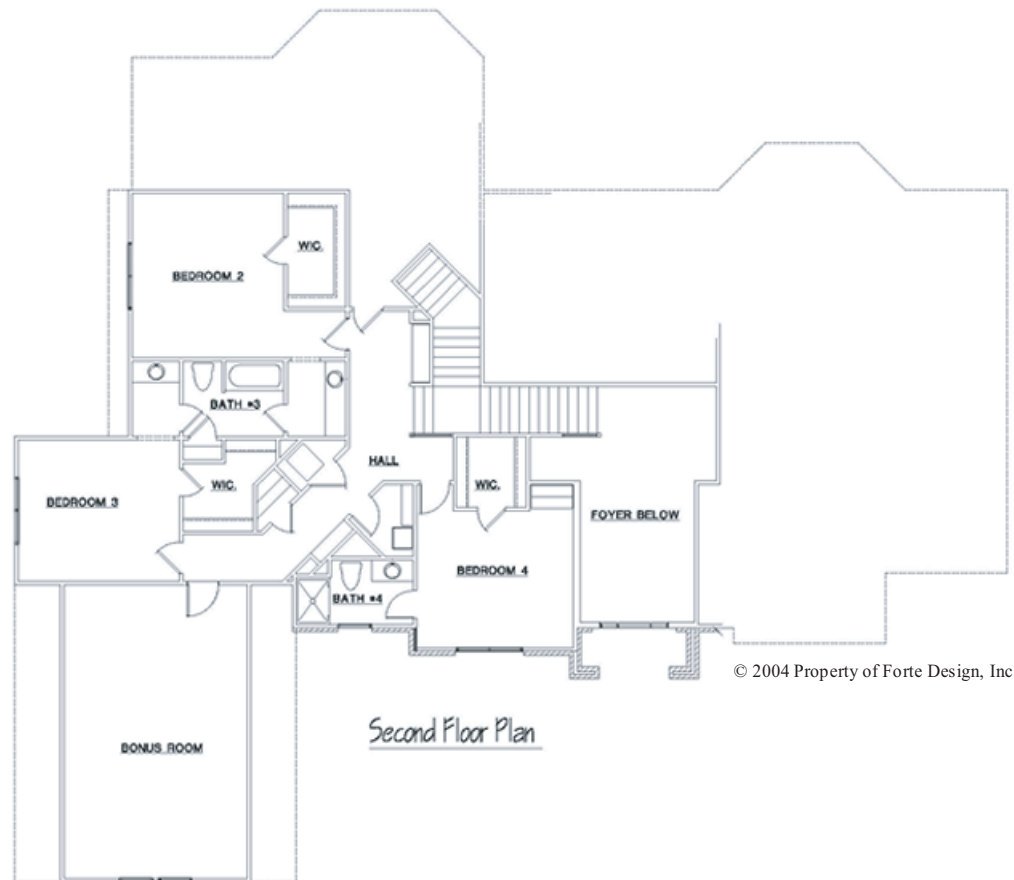

FORTEDESIGN

FRONT ELEVATION

TR-4732

© 2004 Property of Forte Design, Inc.

© 2004 Property of Forte Design, Inc.

First Floor Plan

Forte Design, Inc.
4555 Forest Manor
Indianapolis, IN 46226

(317) 549-9316 Home, Office, VM, Fax

Hours: 8:30 a.m. - 5:00 p.m. M-F

FORTEDESIGN

Second Floor Plan

© 2004 Property of Forte Design, Inc.

Forte Design, Inc.
4555 Forest Manor
Indianapolis, IN 46226

(317) 549-9316 Home, Office, VM, Fax

Hours: 8:30 a.m. - 5:00 p.m. M-F