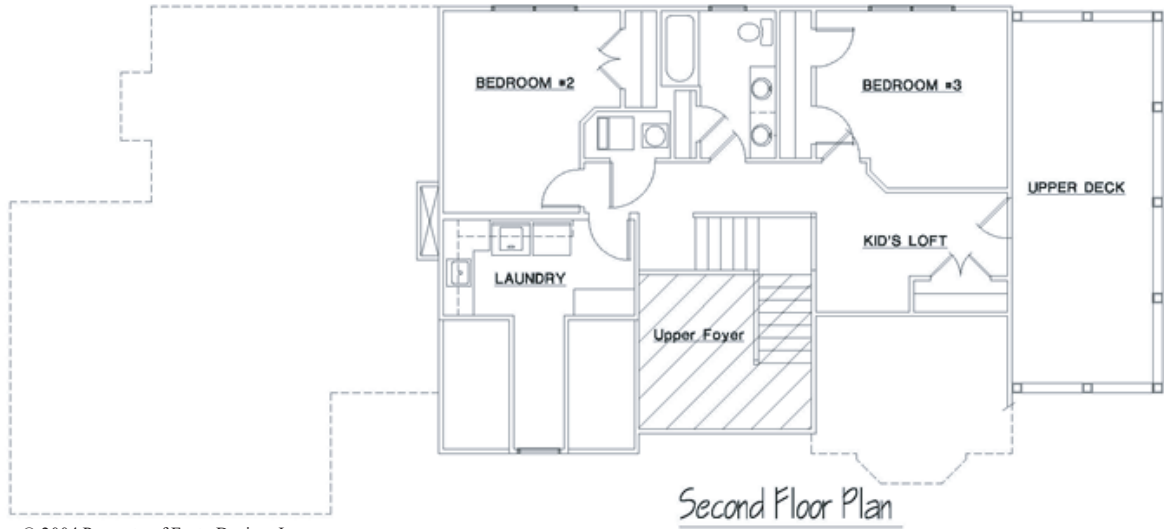

FORTEDESIGN

FRONT ELEVATION
TR-2496

© 2004 Property of Forte Design, Inc.

© 2004 Property of Forte Design, Inc.

First Floor Plan

Forte Design, Inc.
4555 Forest Manor
Indianapolis, IN 46226

(317) 549-9316 Home, Office, VM, Fax

Hours: 8:30 a.m. - 5:00 p.m. M-F

FORTEDESIGN

© 2004 Property of Forte Design, Inc.

Second Floor Plan

Forte Design, Inc.
4555 Forest Manor
Indianapolis, IN 46226

(317) 549-9316 Home, Office, VM, Fax

Hours: 8:30 a.m. - 5:00 p.m. M-F