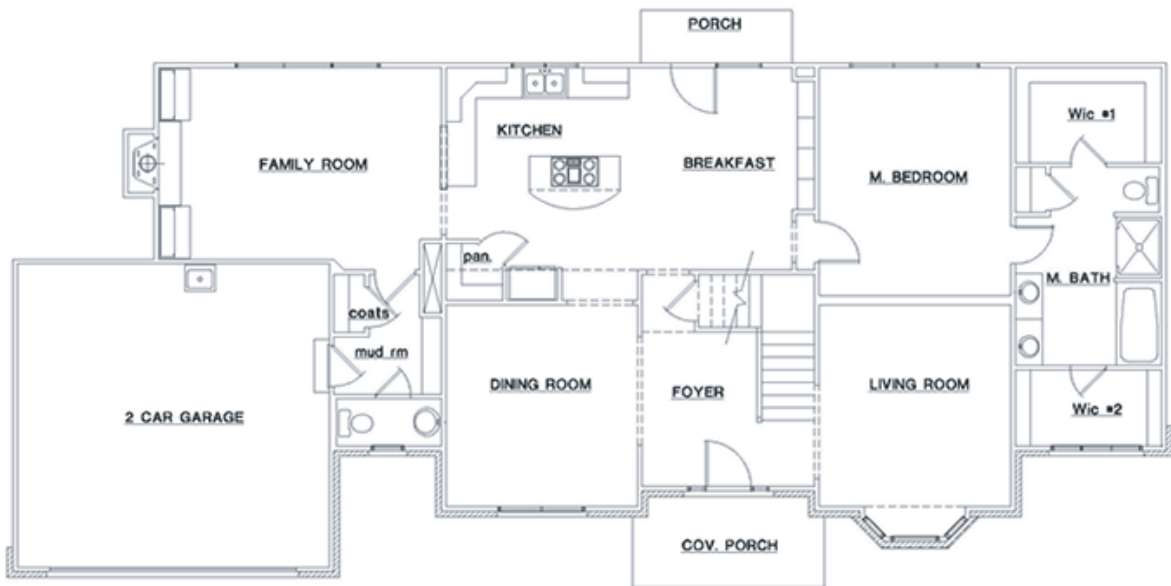

FORTEDESIGN

FRONT ELEVATION
TR-2496

© 2004 Property of Forte Design, Inc.

© 2004 Property of Forte Design, Inc.

First Floor Plan

Forte Design, Inc.
4555 Forest Manor
Indianapolis, IN 46226

(317) 549-9316 Home, Office, VM, Fax

Hours: 8:30 a.m. - 5:00 p.m. M-F

FORTEDESIGN

© 2004 Property of Forte Design, Inc.

Second Floor Plan

Forte Design, Inc.
4555 Forest Manor
Indianapolis, IN 46226

(317) 549-9316 Home, Office, VM, Fax

Hours: 8:30 a.m. - 5:00 p.m. M-F