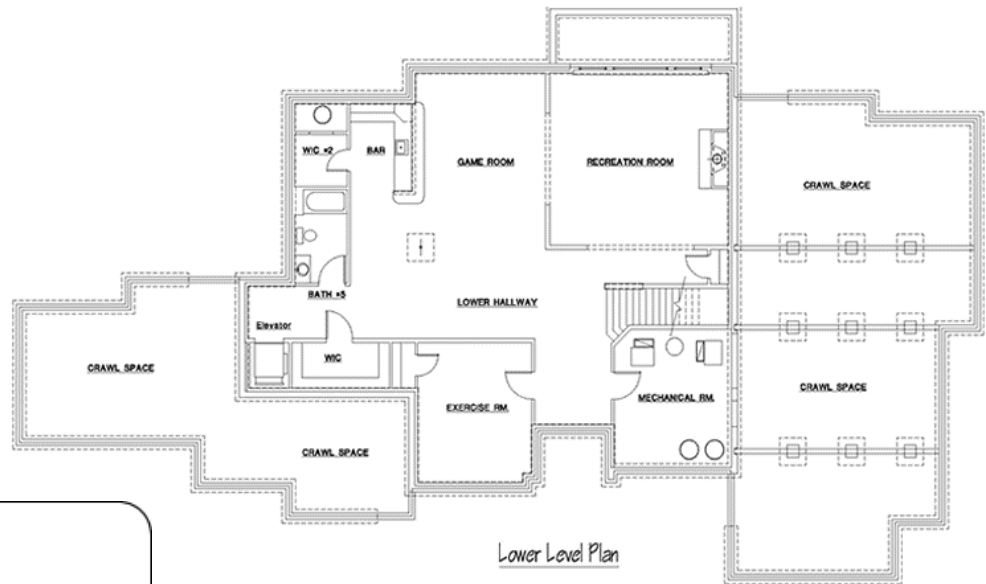

FORTEDESIGN

FRONT ELEVATION

© 2004 Property of Forte Design, Inc.

RN-5856

Main Level Plan

© 2004 Property of Forte Design, Inc.

Lower Level Plan

© 2004 Property of Forte Design, Inc.