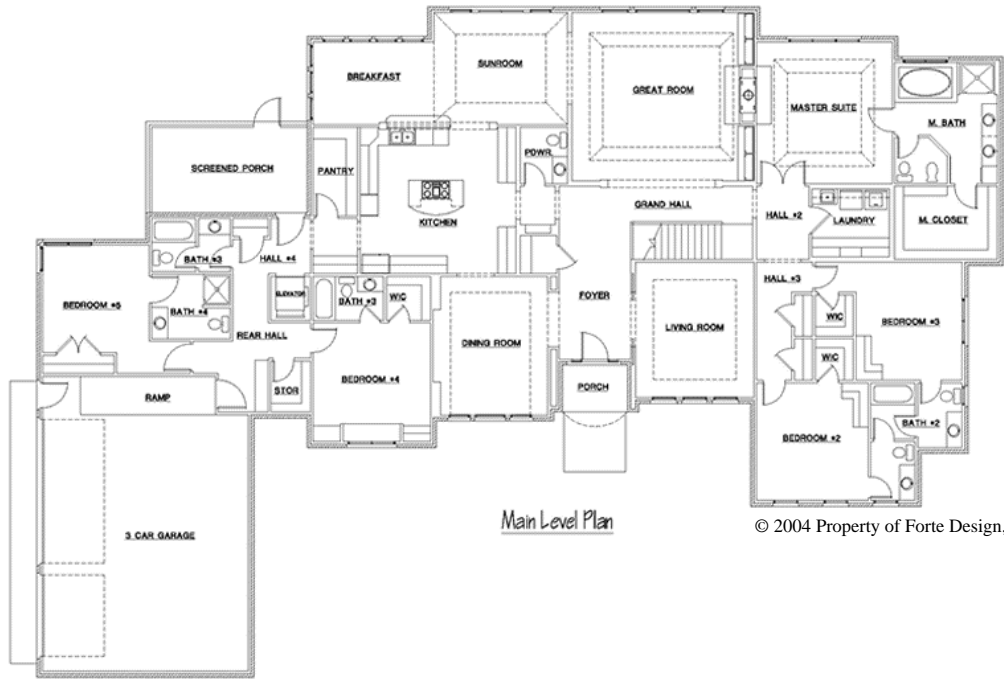

FORTEDESIGN

FRONT ELEVATION

© 2004 Property of Forte Design, Inc.

RN-5856

Main Level Plan

© 2004 Property of Forte Design, Inc.

Lower Level Plan

© 2004 Property of Forte Design, Inc.