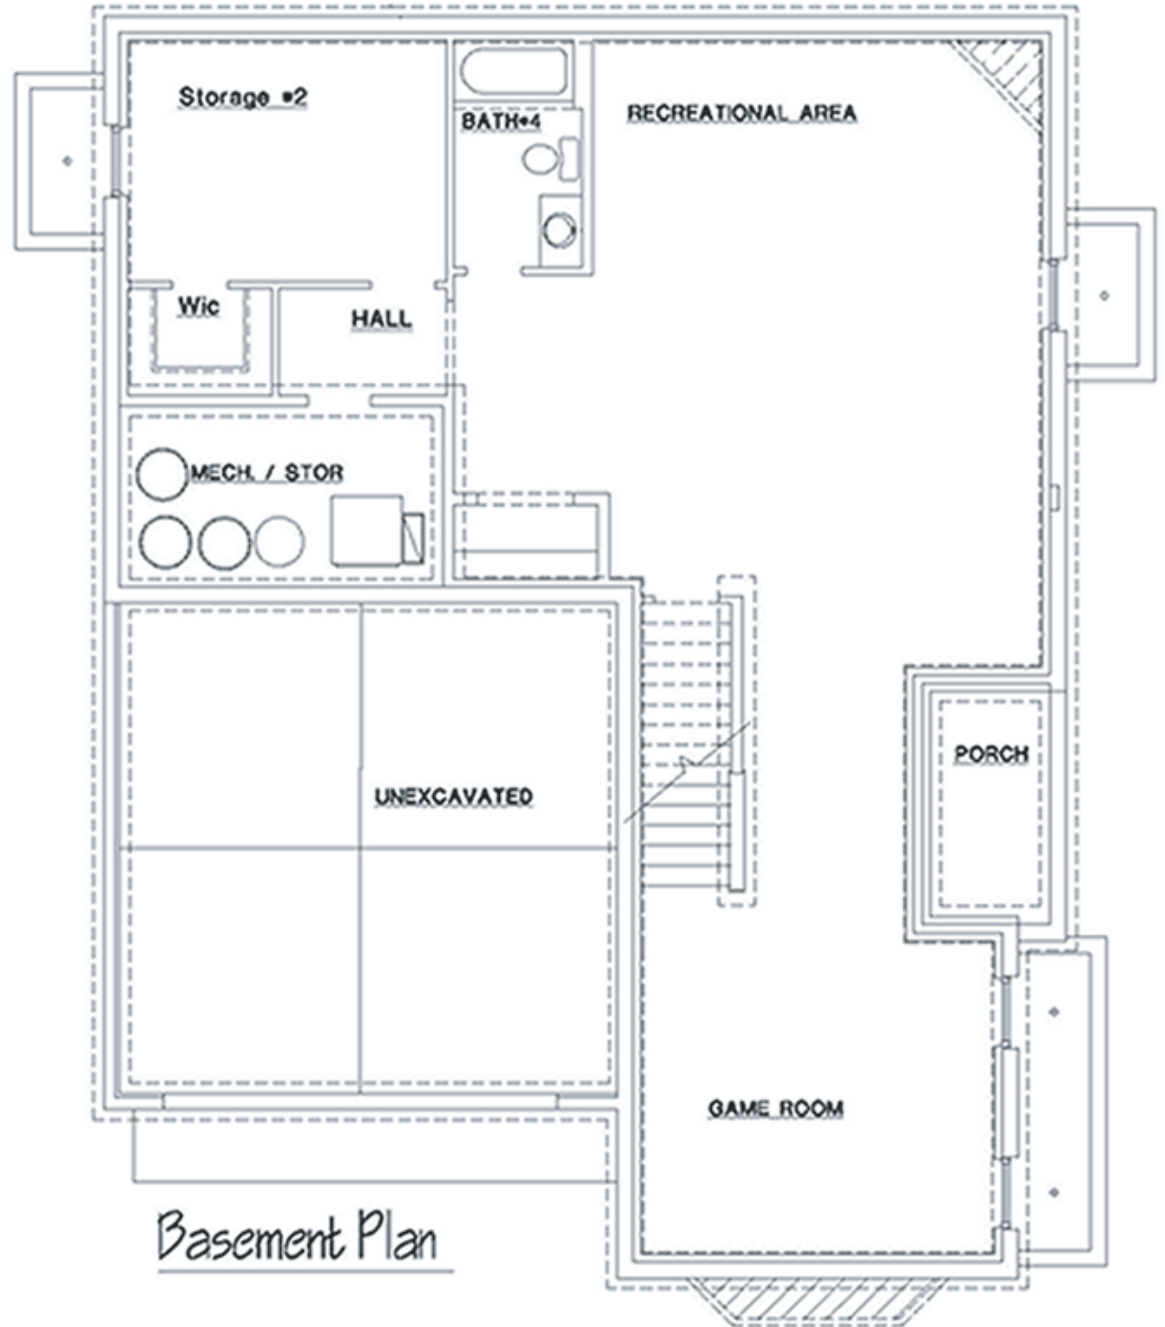

© 2004 Property of Forte Design, Inc.

Forte Design, Inc.  
4555 Forest Manor  
Indianapolis, IN 46226

(317) 549-9316 Home, Office, VM, Fax

Hours: 8:30 a.m. - 5:00 p.m. M-F

FORTEDESIGN

Basement Plan

© 2004 Property of Forte Design, Inc.