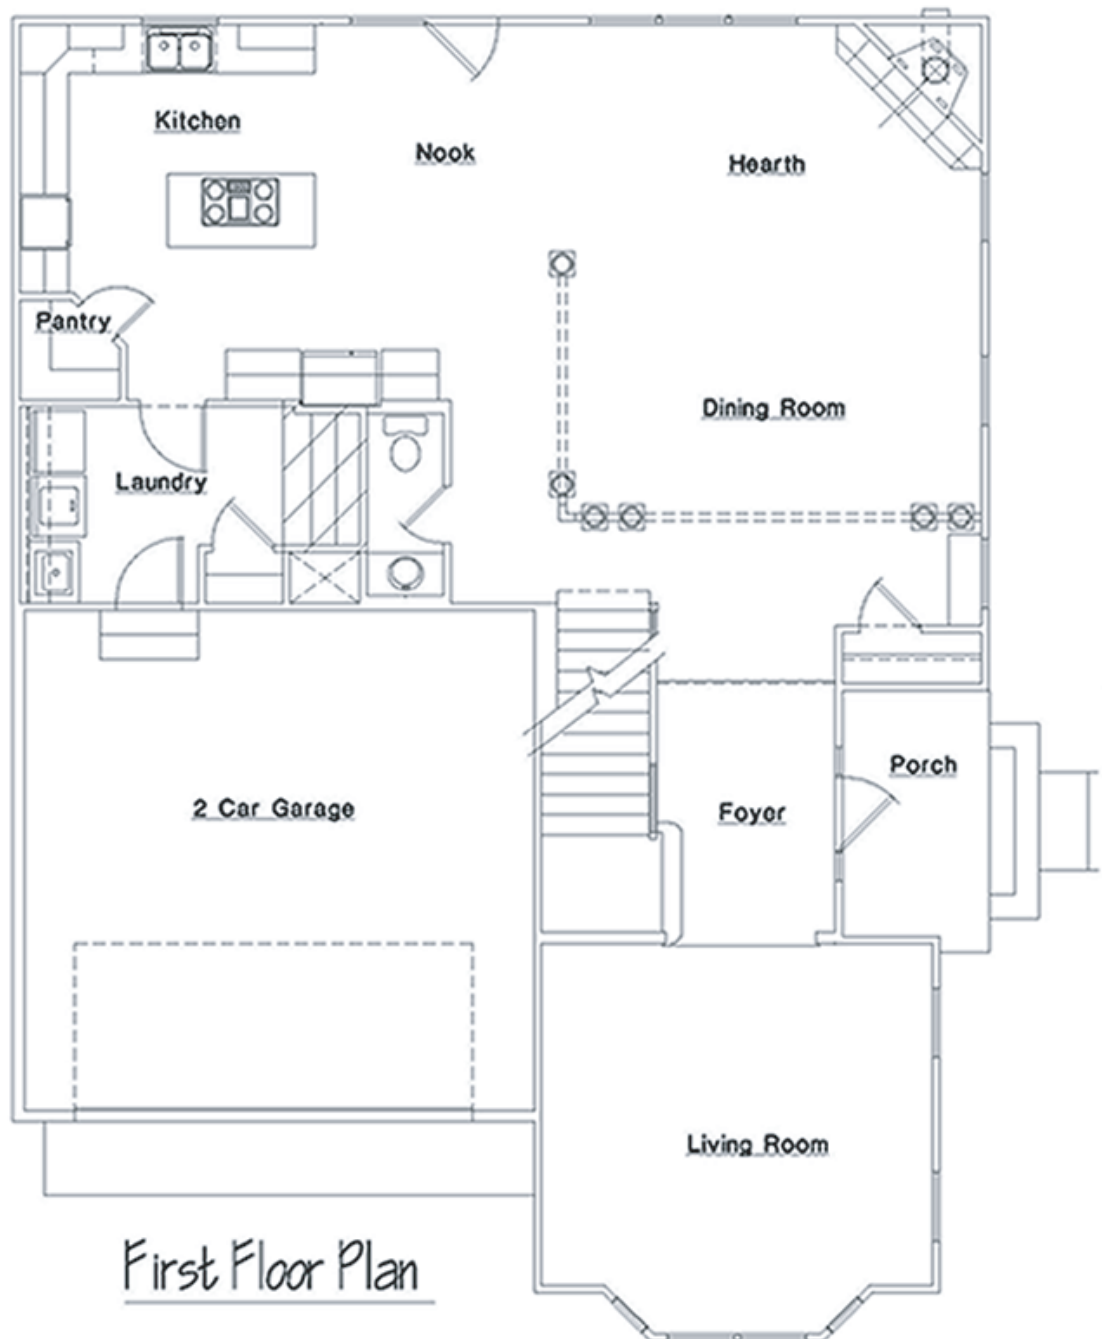

FORTEDESIGN

© 2004 Property of Forte Design, Inc.

Forte Design, Inc.
4555 Forest Manor
Indianapolis, IN 46226

(317) 549-9316 Home, Office, VM, Fax

Hours: 8:30 a.m. - 5:00 p.m. M-F