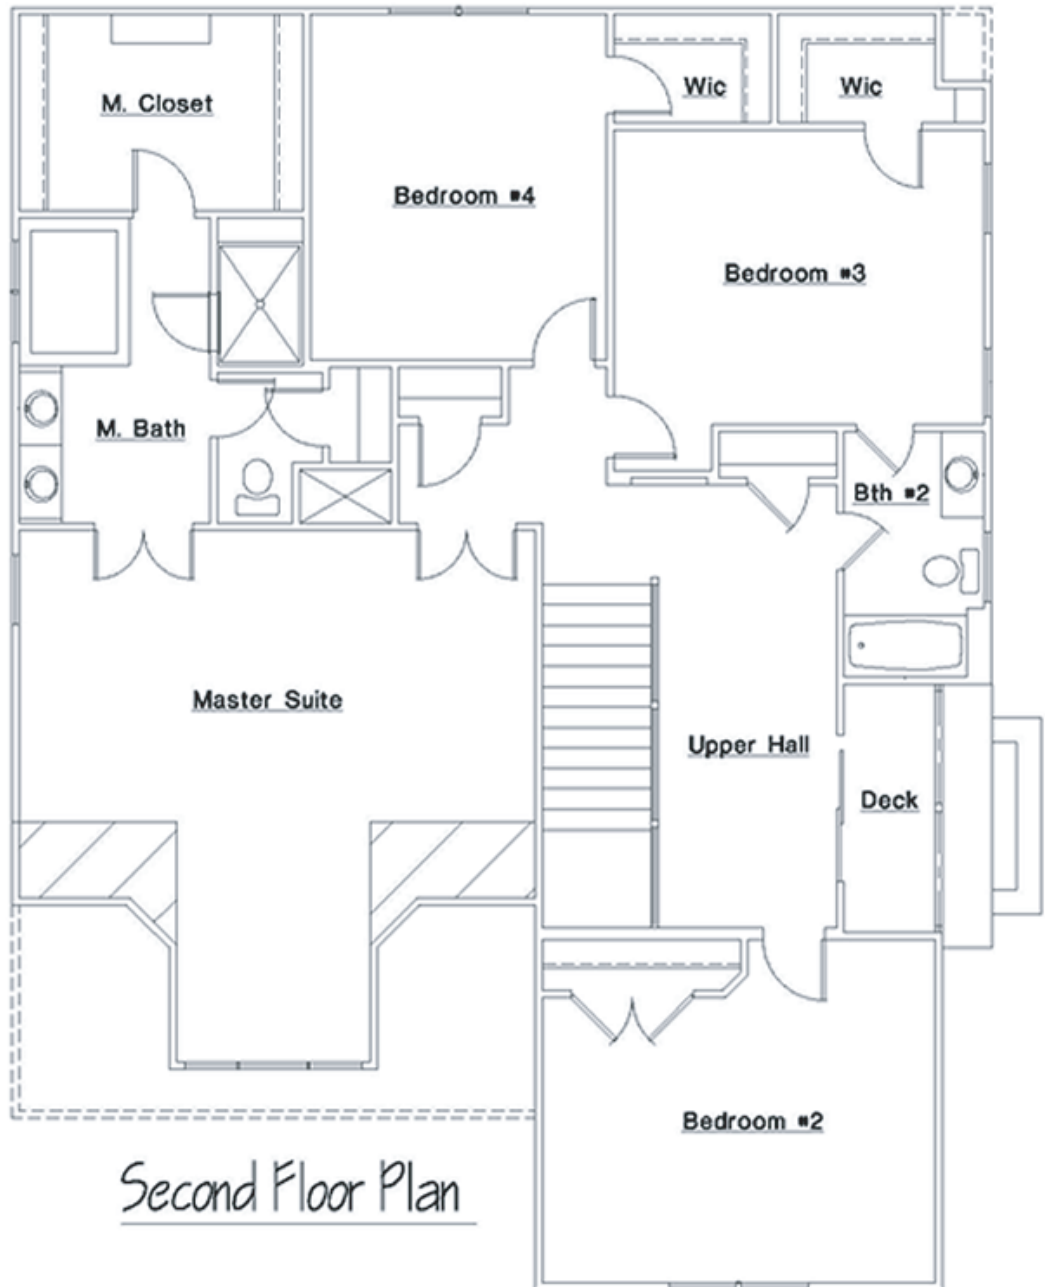

FORTEDESIGN

© 2004 Property of Forte Design, Inc.

Forte Design, Inc.  
4555 Forest Manor  
Indianapolis, IN 46226

(317) 549-9316 Home, Office, VM, Fax

Hours: 8:30 a.m. - 5:00 p.m. M-F

FORTEDESIGN

Second Floor Plan