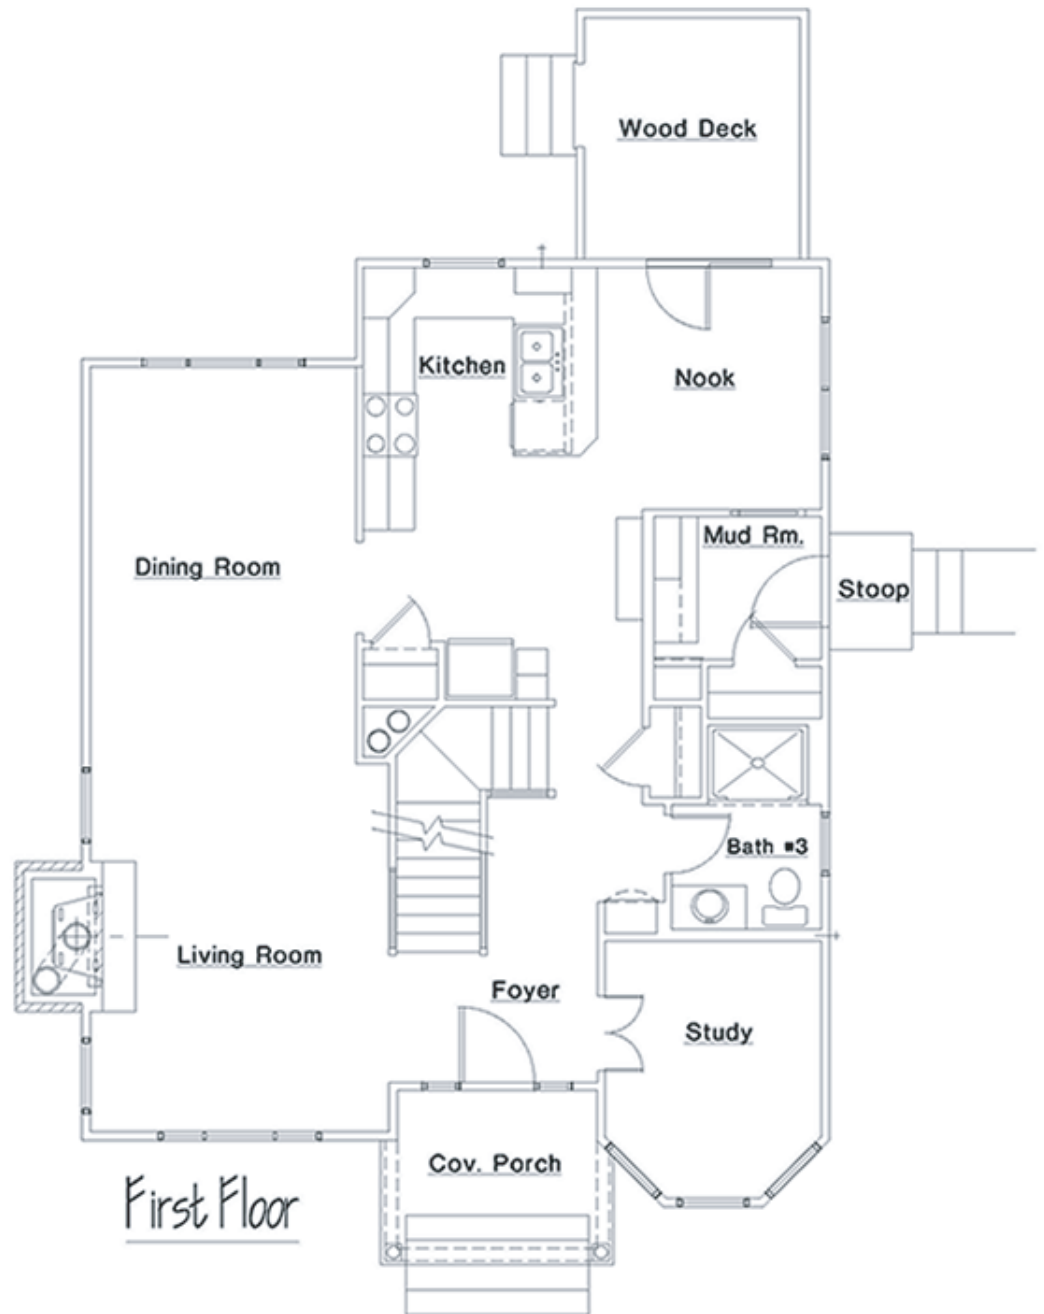

FORTEDESIGN

FRONT ELEVATION

© 2004 Property of Forte Design, Inc.

HS-1971

Forte Design, Inc.
4555 Forest Manor
Indianapolis, IN 46226

(317) 549-9316 Home, Office, VM, Fax

Hours: 8:30 a.m. - 5:00 p.m. M-F

FORTEDESIGN