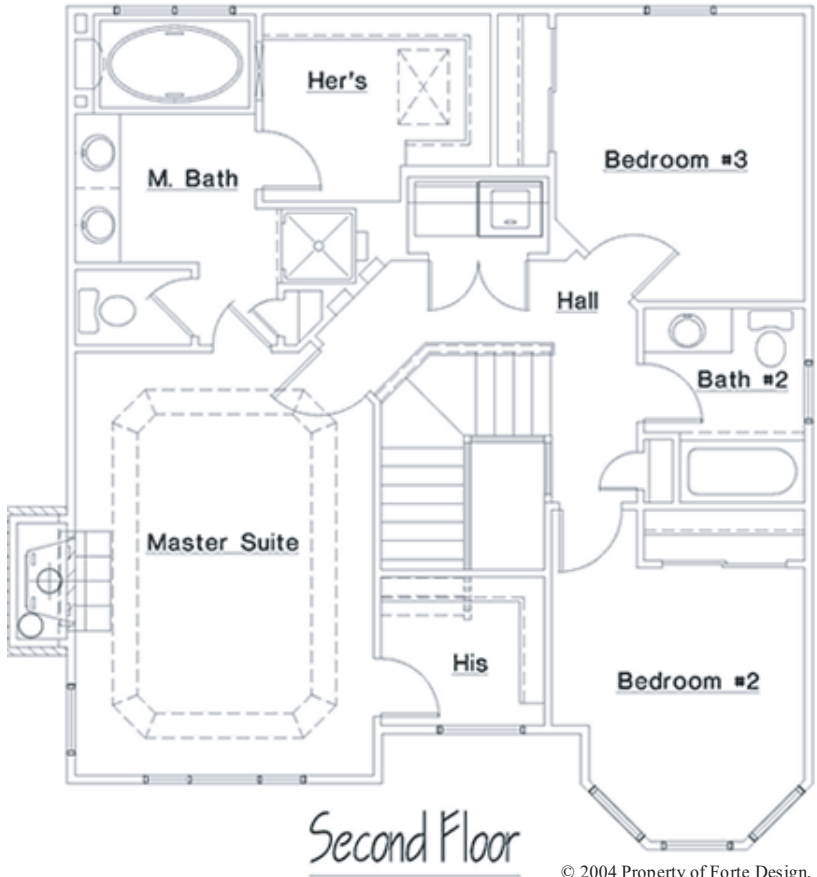

© 2004 Property of Forte Design, Inc.

Forte Design, Inc.
4555 Forest Manor
Indianapolis, IN 46226

(317) 549-9316 Home, Office, VM, Fax

Hours: 8:30 a.m. - 5:00 p.m. M-F

FORTEDESIGN

Second Floor

© 2004 Property of Forte Design, Inc.