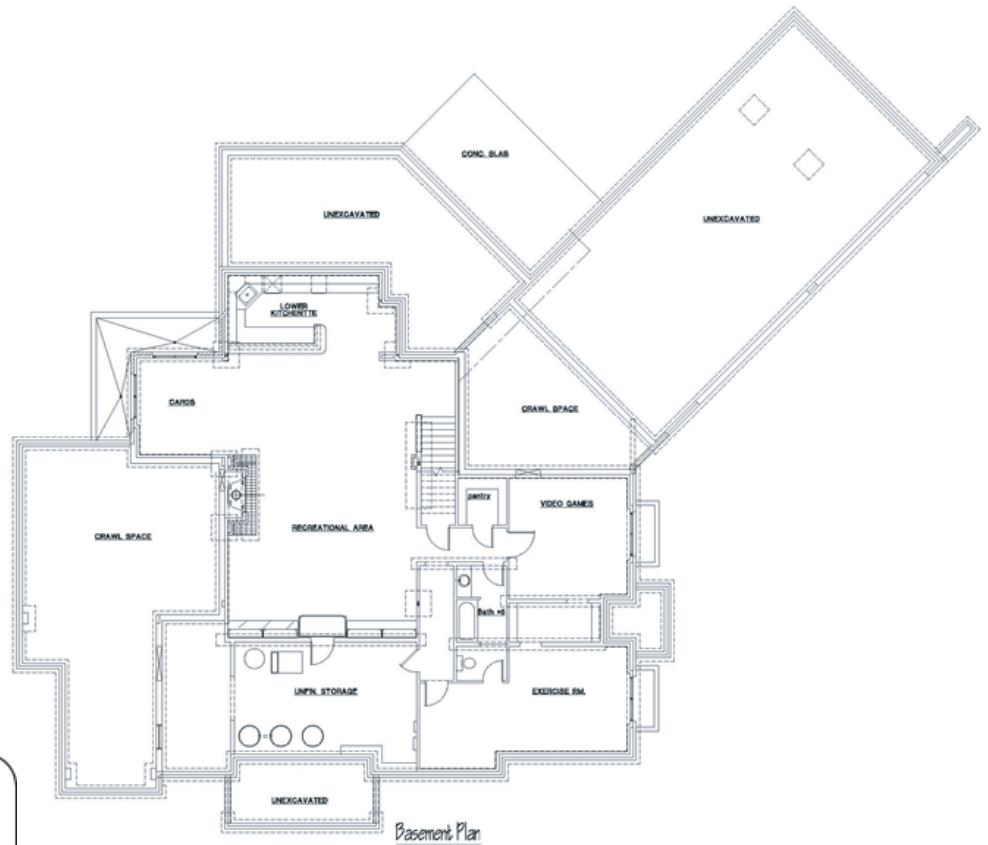

FORTEDESIGN

Forte Design, Inc.
4555 Forest Manor
Indianapolis, IN 46226

(317) 549-9316 Home, Office, VM, Fax

Hours: 8:30 a.m. - 5:00 p.m. M-F