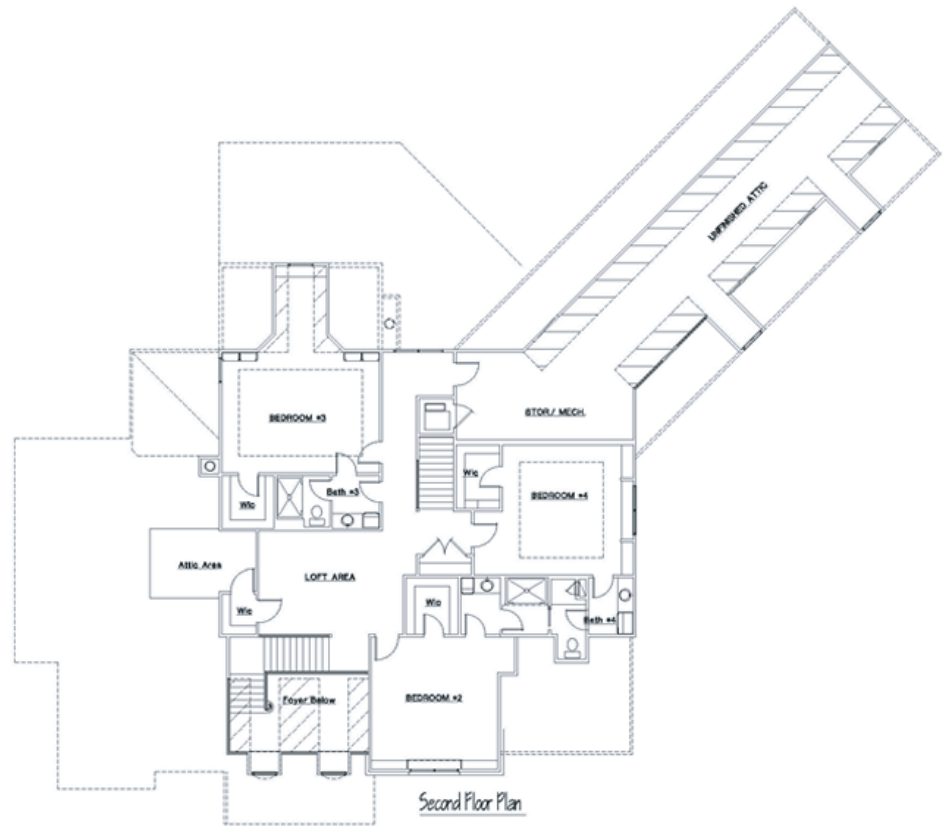

FORTEDESIGN

Forte Design, Inc.
4555 Forest Manor
Indianapolis, IN 46226

(317) 549-9316 Home, Office, VM, Fax

Hours: 8:30 a.m. - 5:00 p.m. M-F