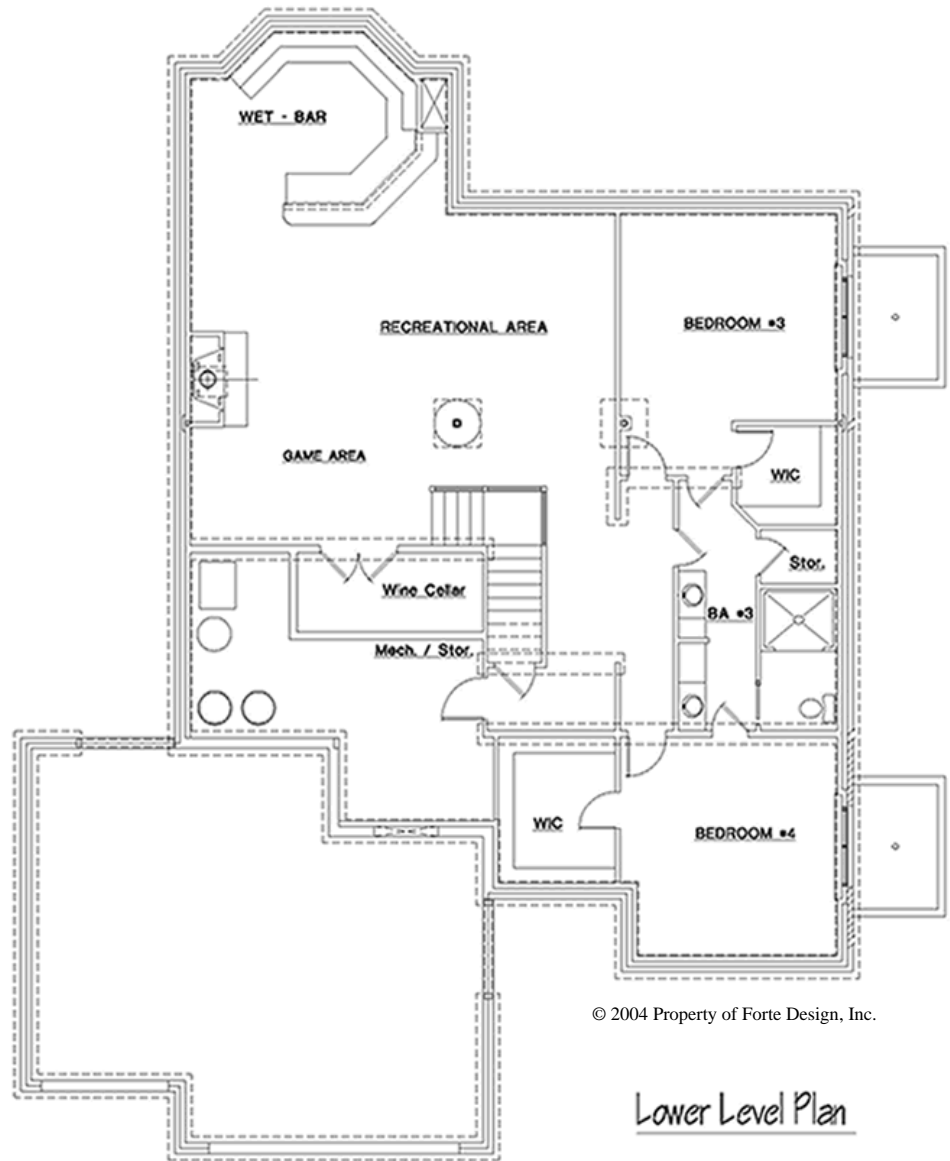

FORTEDESIGN

FRONT ELEVATION
EN-3945

© 2004 Property of Forte Design, Inc.

© 2004 Property of Forte Design, Inc.

Main Level Plan

Forte Design, Inc.
4555 Forest Manor
Indianapolis, IN 46226

(317) 549-9316 Home, Office, VM, Fax

Hours: 8:30 a.m. - 5:00 p.m. M-F

FORTEDESIGN

© 2004 Property of Forte Design, Inc.

Lower Level Plan

Forte Design, Inc.
4555 Forest Manor
Indianapolis, IN 46226

(317) 549-9316 Home, Office, VM, Fax

Hours: 8:30 a.m. - 5:00 p.m. M-F