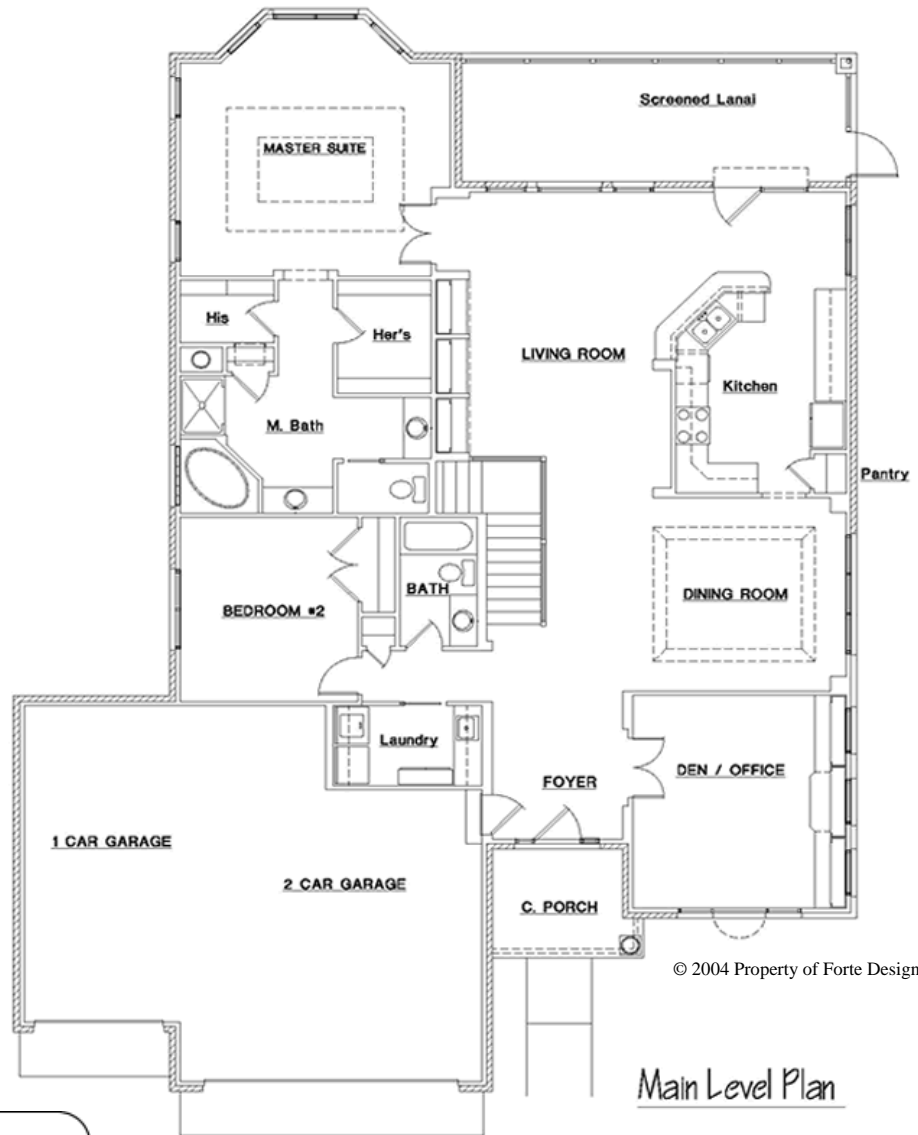

FORTEDESIGN

FRONT ELEVATION
EN-3945

© 2004 Property of Forte Design, Inc.

© 2004 Property of Forte Design, Inc.

Main Level Plan

Forte Design, Inc.
4555 Forest Manor
Indianapolis, IN 46226

(317) 549-9316 Home, Office, VM, Fax

Hours: 8:30 a.m. - 5:00 p.m. M-F

FORTEDESIGN

© 2004 Property of Forte Design, Inc.

Lower Level Plan

Forte Design, Inc.
4555 Forest Manor
Indianapolis, IN 46226

(317) 549-9316 Home, Office, VM, Fax

Hours: 8:30 a.m. - 5:00 p.m. M-F