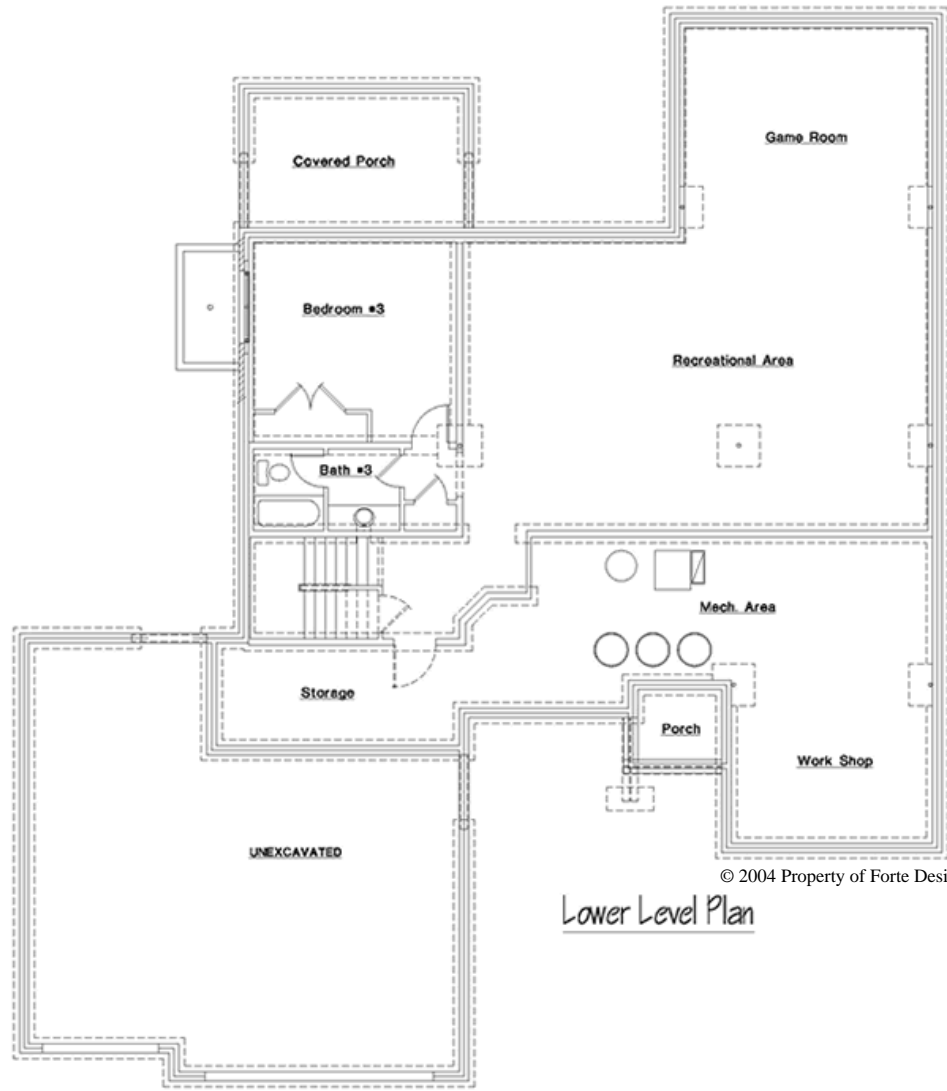

FORTEDESIGN

© 2004 Property of Forte Design, Inc.

FRONT ELEVATION

EN-3552

© 2004 Property of Forte Design, Inc.

Main Level Plan

Forte Design, Inc.  
4555 Forest Manor  
Indianapolis, IN 46226

(317) 549-9316 Home, Office, VM, Fax

Hours: 8:30 a.m. - 5:00 p.m. M-F

FORTEDESIGN

© 2004 Property of Forte Design, Inc.

Lower Level Plan

Forte Design, Inc.  
4555 Forest Manor  
Indianapolis, IN 46226

(317) 549-9316 Home, Office, VM, Fax

Hours: 8:30 a.m. - 5:00 p.m. M-F