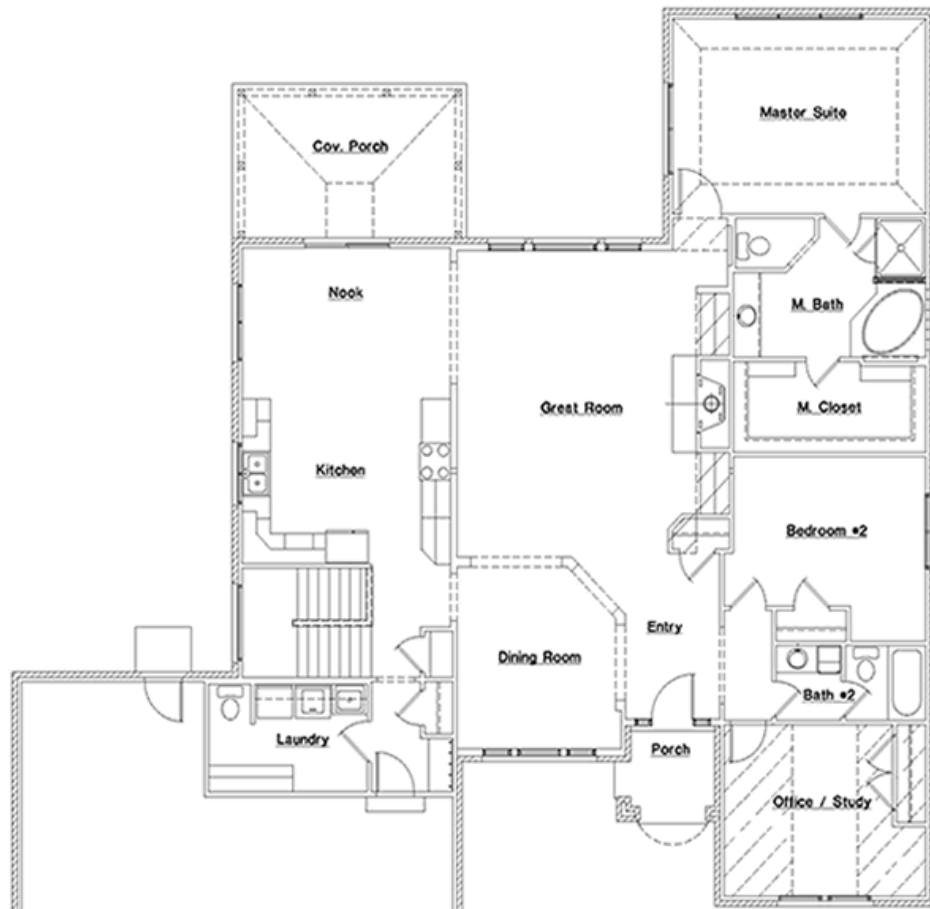

FORTEDESIGN

© 2004 Property of Forte Design, Inc.

FRONT ELEVATION

EN-3552

© 2004 Property of Forte Design, Inc.

Main Level Plan

Forte Design, Inc.  
4555 Forest Manor  
Indianapolis, IN 46226

(317) 549-9316 Home, Office, VM, Fax

Hours: 8:30 a.m. - 5:00 p.m. M-F

FORTEDESIGN

© 2004 Property of Forte Design, Inc.

Lower Level Plan

Forte Design, Inc.  
4555 Forest Manor  
Indianapolis, IN 46226

(317) 549-9316 Home, Office, VM, Fax

Hours: 8:30 a.m. - 5:00 p.m. M-F