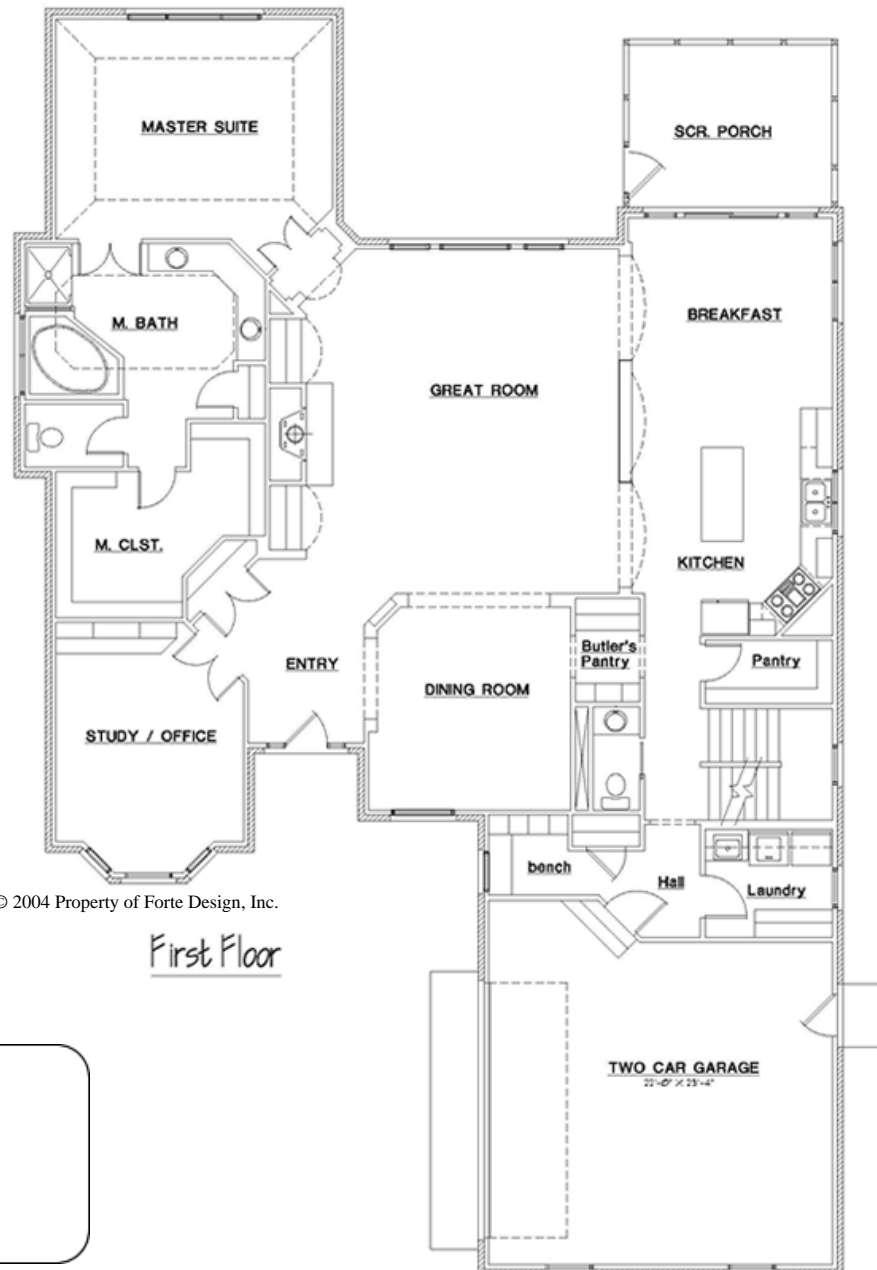

FORTEDESIGN

FRONT ELEVATION

© 2004 Property of Forte Design, Inc.

EN-3439

© 2004 Property of Forte Design, Inc.

First Floor

Forte Design, Inc.
4555 Forest Manor
Indianapolis, IN 46226

(317) 549-9316 Home, Office, VM, Fax