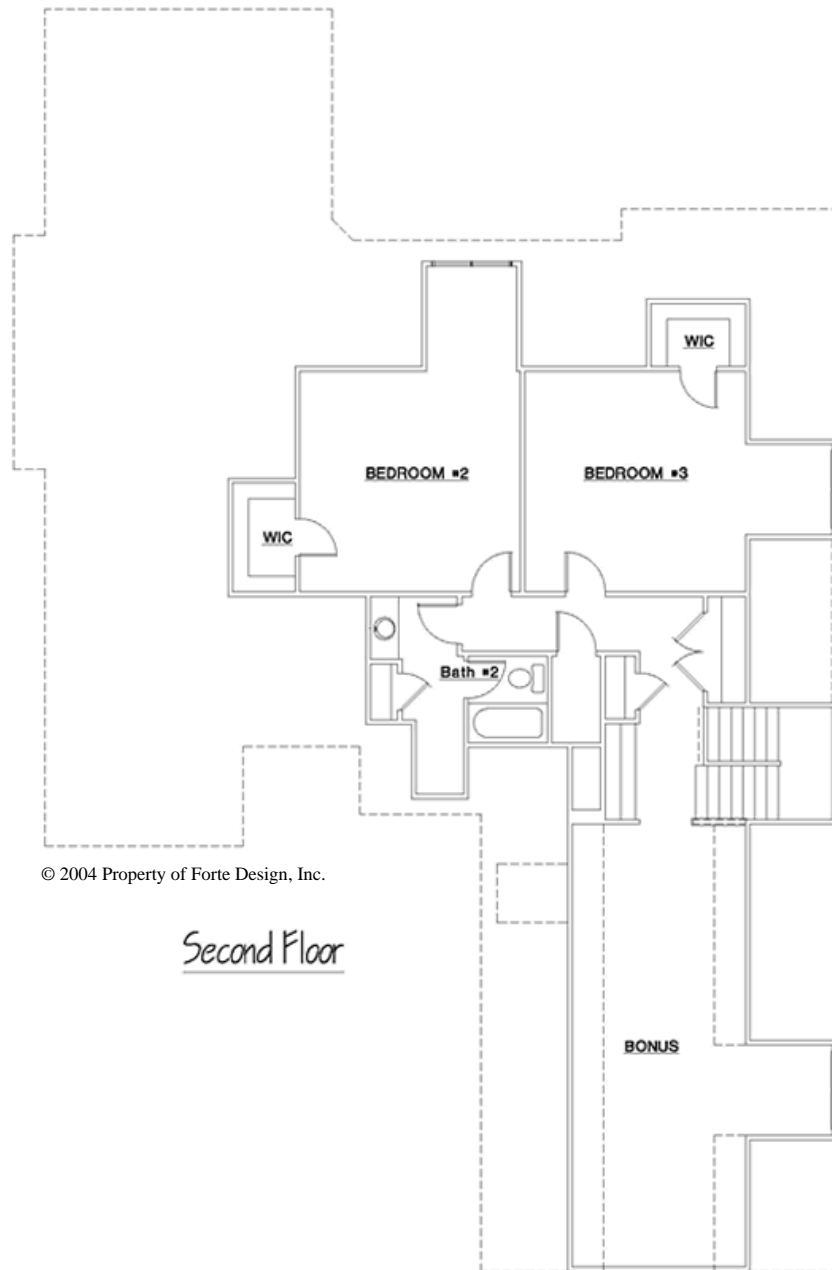

FORTEDESIGN

© 2004 Property of Forte Design, Inc.

Second Floor

Forte Design, Inc.
4555 Forest Manor
Indianapolis, IN 46226

(317) 549-9316 Home, Office, VM, Fax

Hours: 8:30 a.m. - 5:00 p.m. M-F