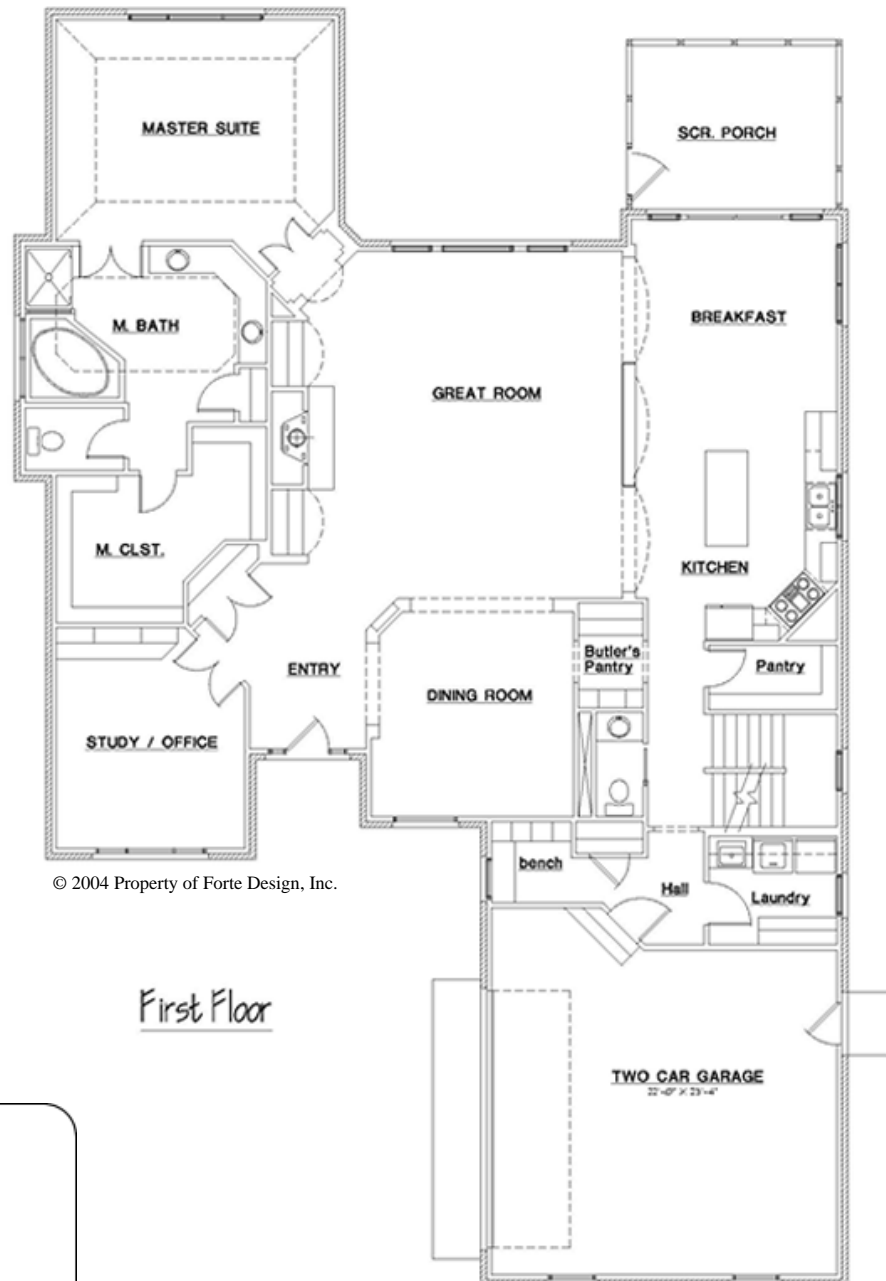

FORTEDESIGN

FRONT ELEVATION

© 2004 Property of Forte Design, Inc.

*EN-3426*

© 2004 Property of Forte Design, Inc.

First Floor

Forte Design, Inc.  
4555 Forest Manor  
Indianapolis, IN 46226

(317) 549-9316 Home, Office, VM, Fax