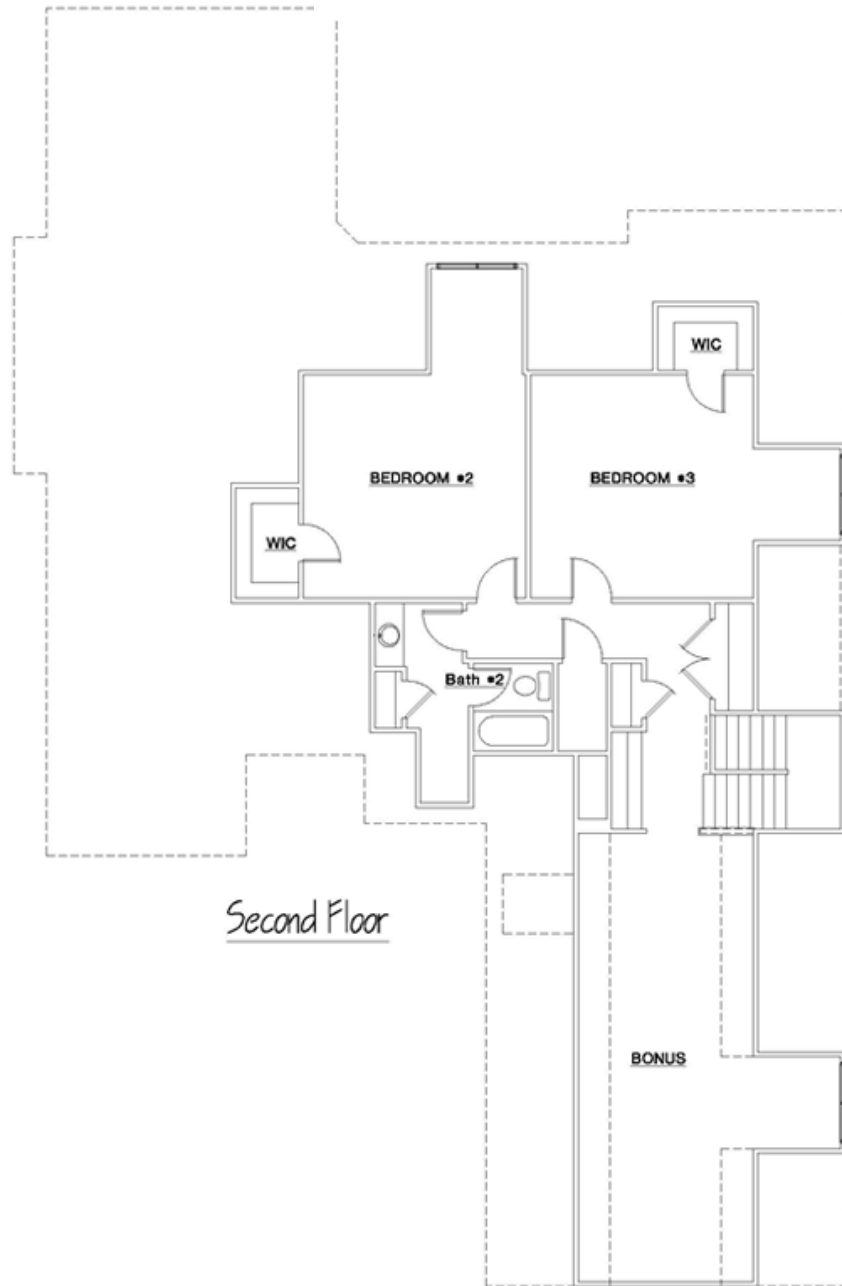

FORTEDESIGN

FRONT ELEVATION

© 2004 Property of Forte Design, Inc.

*EN-3426*

© 2004 Property of Forte Design, Inc.

First Floor

Forte Design, Inc.  
4555 Forest Manor  
Indianapolis, IN 46226

(317) 549-9316 Home, Office, VM, Fax

Hours: 8:30 a.m. - 5:00 p.m. M-F

FORTEDESIGN

Second Floor

© 2004 Property of Forte Design, Inc.

Forte Design, Inc.  
4555 Forest Manor  
Indianapolis, IN 46226

(317) 549-9316 Home, Office, VM, Fax

Hours: 8:30 a.m. - 5:00 p.m. M-F