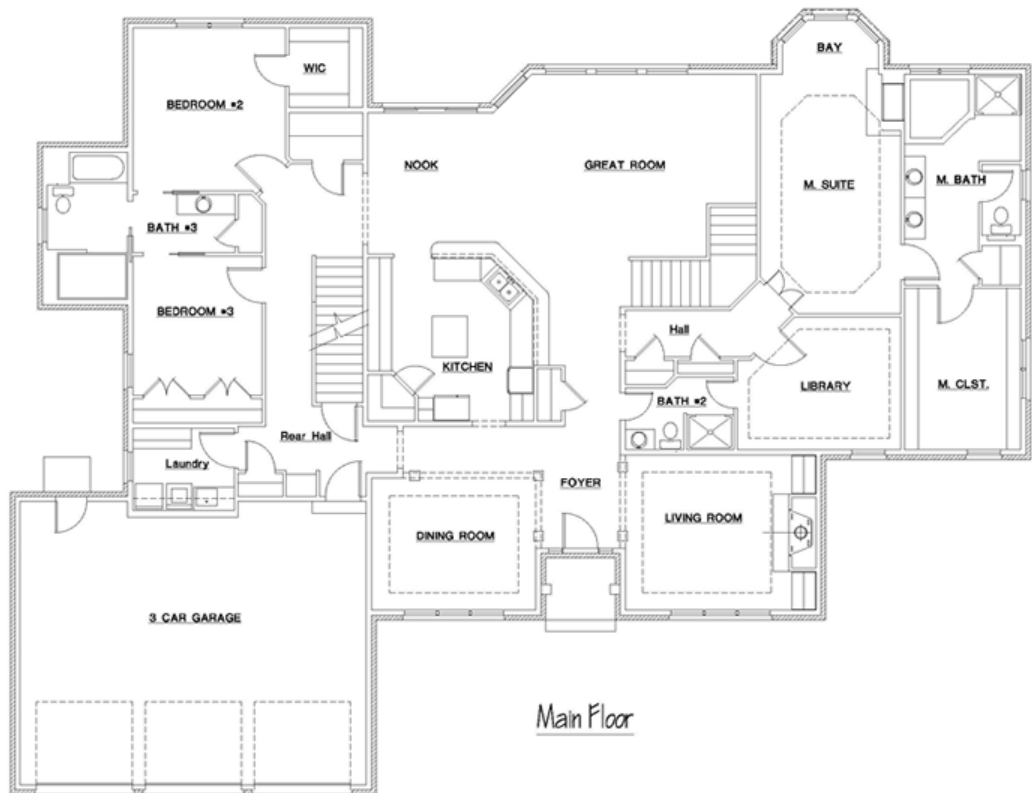

FORTEDESIGN

FRONT ELEVATION

© 2004 Property of Forte Design, Inc.

RN-3328

Main Floor

© 2004 Property of Forte Design, Inc.

Forte Design, Inc.
4555 Forest Manor
Indianapolis, IN 46226

(317) 549-9316 Home, Office, VM, Fax