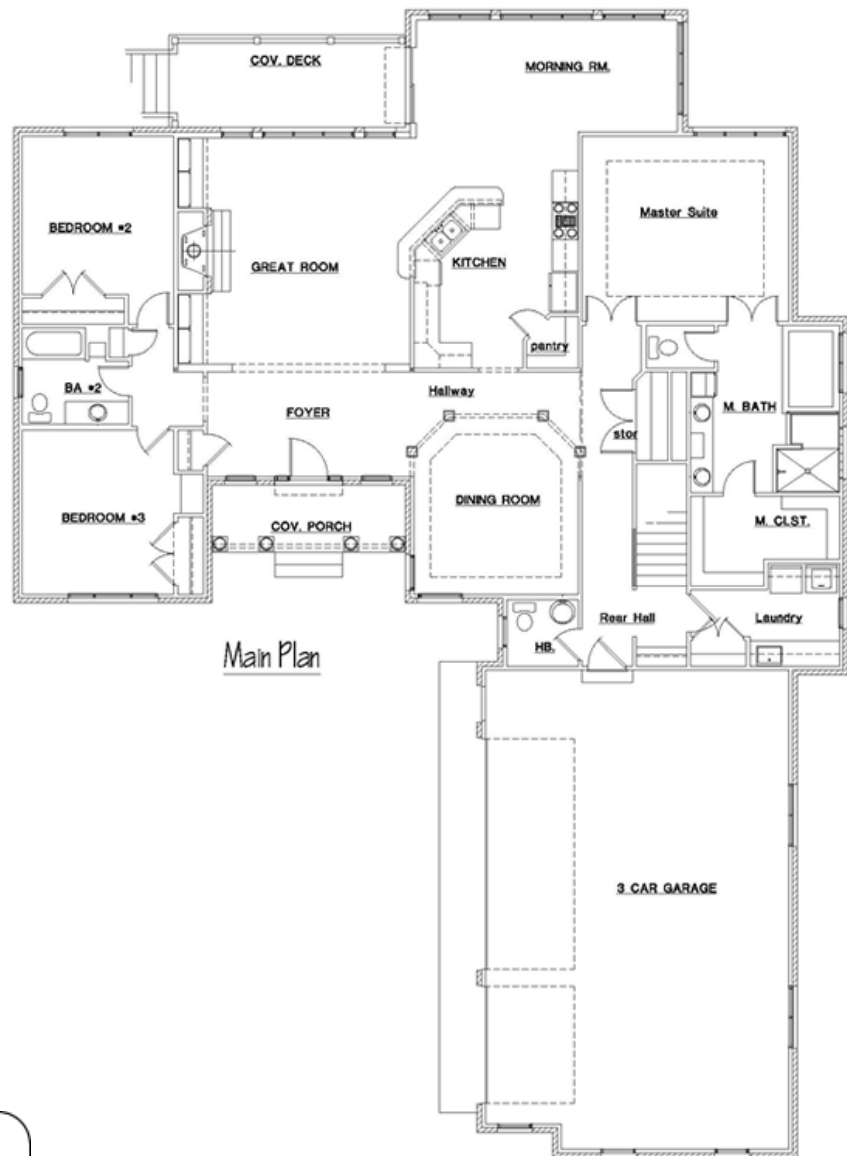

FORTEDESIGN

© 2004 Property of Forte Design, Inc.

FRONT ELEVATION  
**RN-2480**

© 2004 Property of Forte Design, Inc.

Forte Design, Inc.  
4555 Forest Manor  
Indianapolis, IN 46226

(317) 549-9316 Home, Office, VM, Fax

Hours: 8:30 a.m. - 5:00 p.m. M-F

FORTEDESIGN

Lower Plan (FUTURE)

© 2004 Property of Forte Design, Inc.

Forte Design, Inc.  
4555 Forest Manor  
Indianapolis, IN 46226

(317) 549-9316 Home, Office, VM, Fax

Hours: 8:30 a.m. - 5:00 p.m. M-F