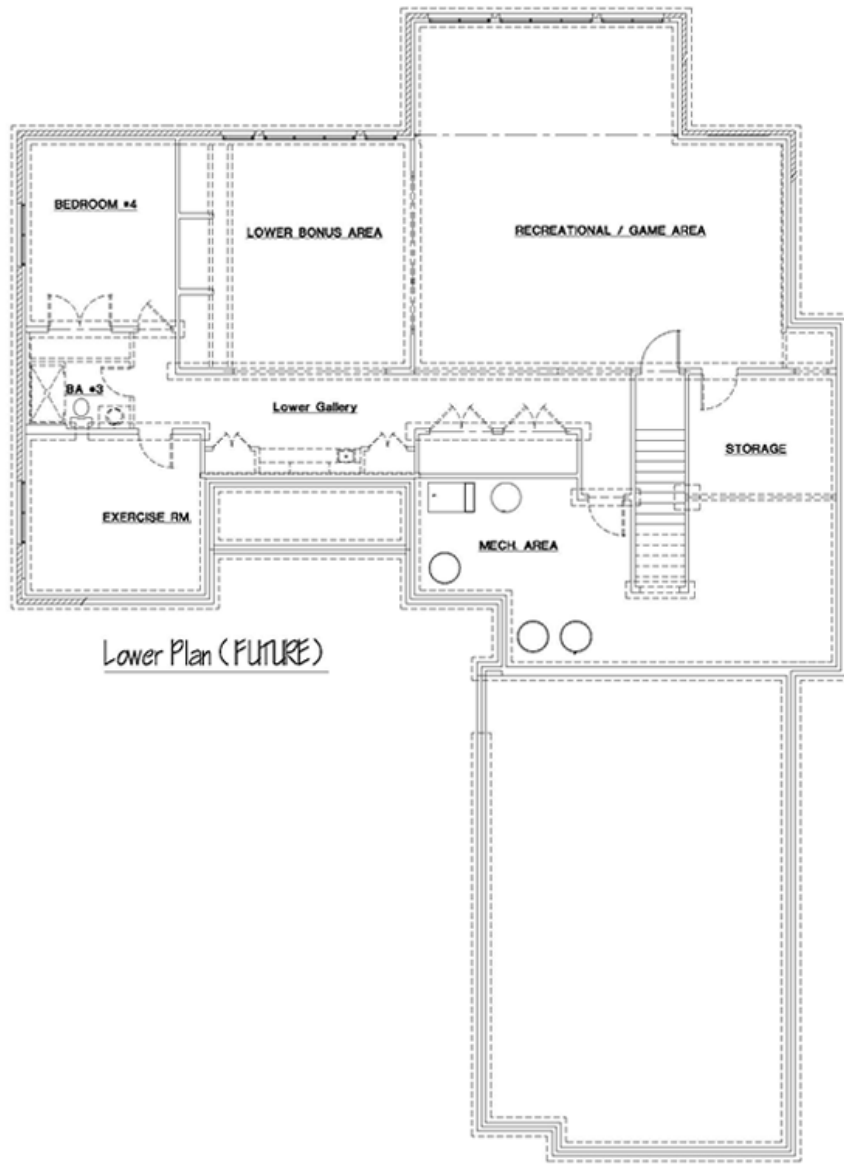

FORTEDESIGN

© 2004 Property of Forte Design, Inc.

FRONT ELEVATION  
**RN-2480**

© 2004 Property of Forte Design, Inc.

Forte Design, Inc.  
4555 Forest Manor  
Indianapolis, IN 46226

(317) 549-9316 Home, Office, VM, Fax

Hours: 8:30 a.m. - 5:00 p.m. M-F

FORTEDESIGN

Lower Plan (FUTURE)

© 2004 Property of Forte Design, Inc.

Forte Design, Inc.  
4555 Forest Manor  
Indianapolis, IN 46226

(317) 549-9316 Home, Office, VM, Fax

Hours: 8:30 a.m. - 5:00 p.m. M-F