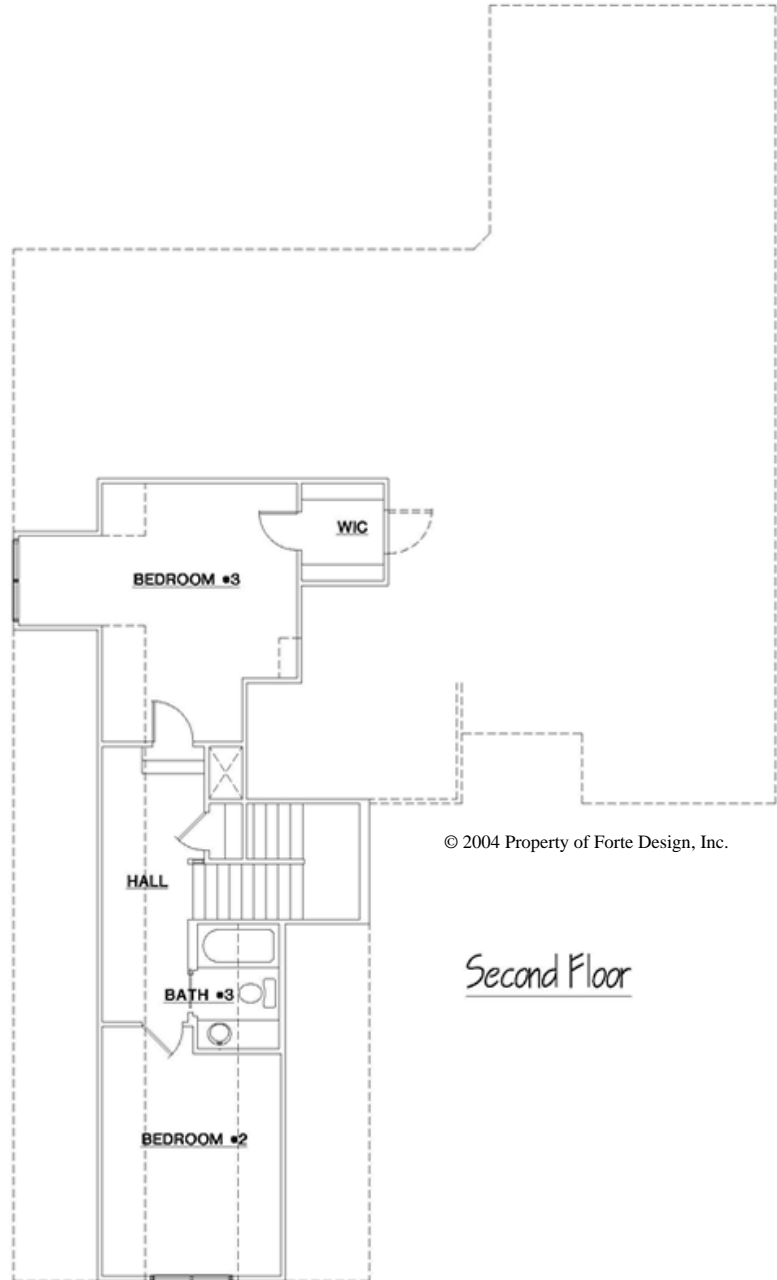

FORTEDESIGN

© 2004 Property of Forte Design, Inc.

Second Floor

Forte Design, Inc.
4555 Forest Manor
Indianapolis, IN 46226

(317) 549-9316 Home, Office, VM, Fax

Hours: 8:30 a.m. - 5:00 p.m. M-F