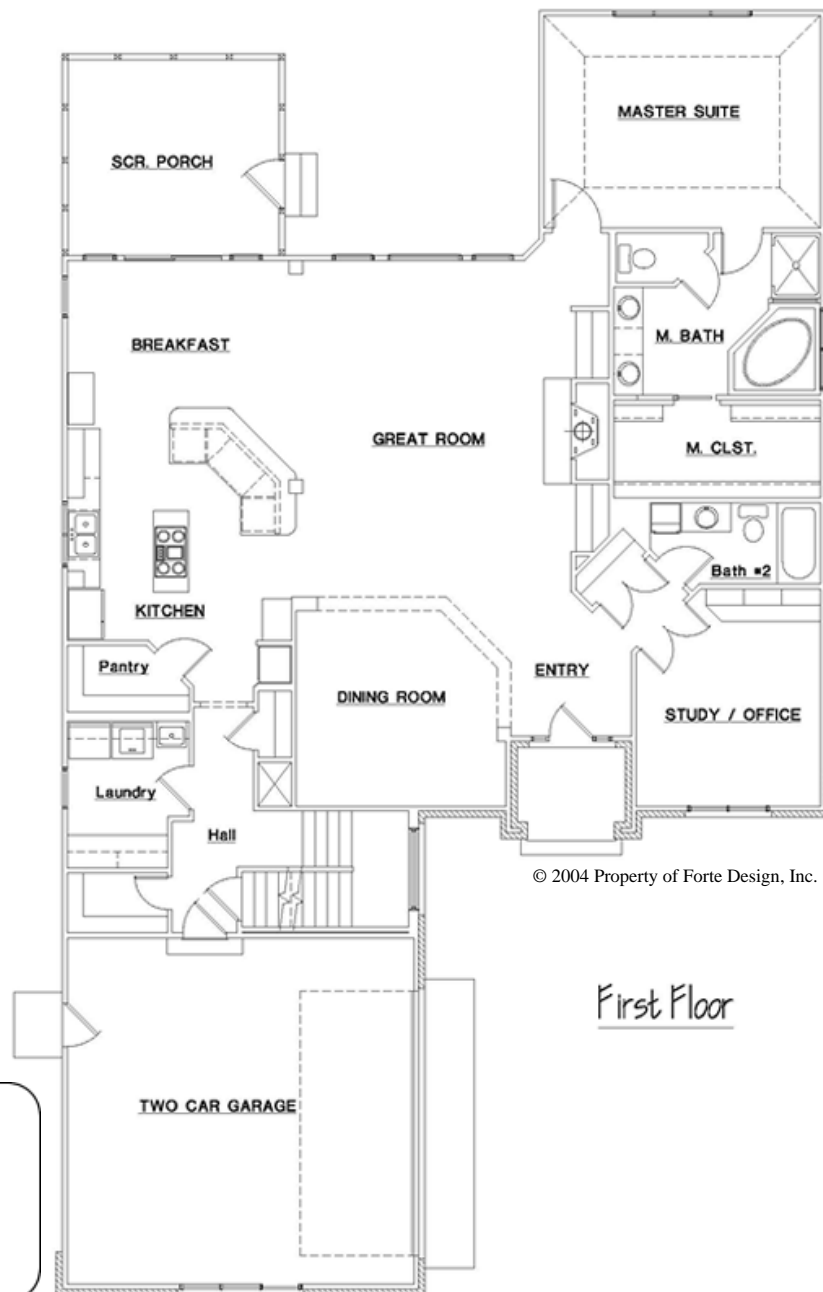

FORTEDESIGN

FRONT ELEVATION

© 2004 Property of Forte Design, Inc.

EN-2459 II

© 2004 Property of Forte Design, Inc.

First Floor

Forte Design, Inc.
4555 Forest Manor
Indianapolis, IN 46226

(317) 549-9316 Home, Office, VM, Fax

Hours: 8:30 a.m. - 5:00 p.m. M-F

FORTEDESIGN

© 2004 Property of Forte Design, Inc.

Second Floor

Forte Design, Inc.
4555 Forest Manor
Indianapolis, IN 46226

(317) 549-9316 Home, Office, VM, Fax

Hours: 8:30 a.m. - 5:00 p.m. M-F