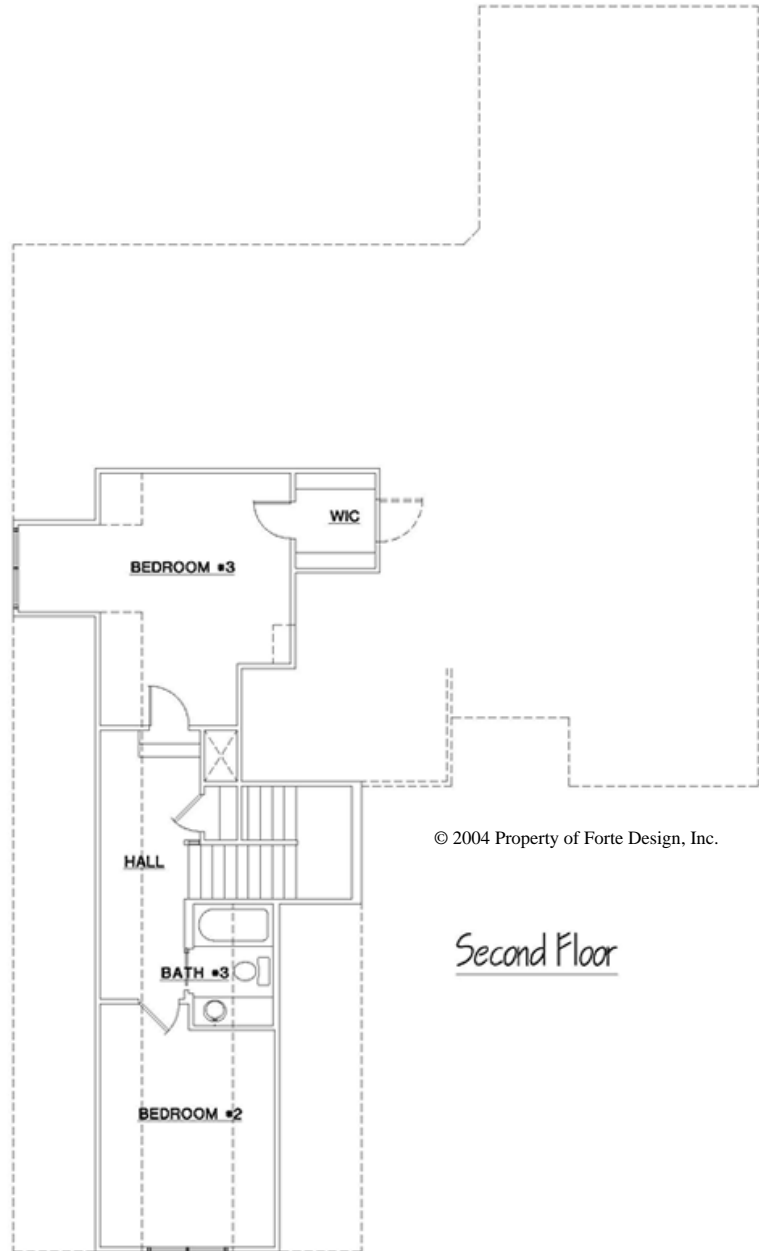

FORTEDESIGN

© 2004 Property of Forte Design, Inc.

Second Floor

Forte Design, Inc.
4555 Forest Manor
Indianapolis, IN 46226

(317) 549-9316 Home, Office, VM, Fax

Hours: 8:30 a.m. - 5:00 p.m. M-F