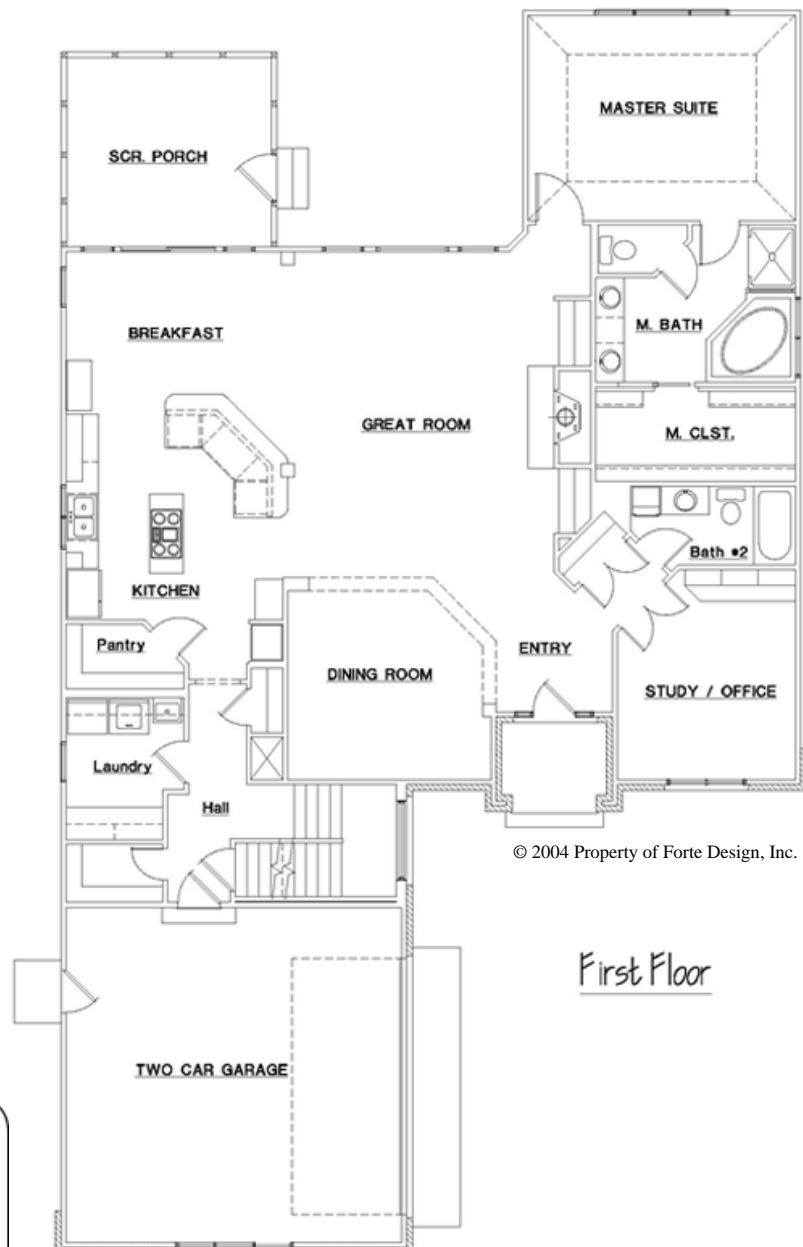

FORTEDESIGN

© 2004 Property of Forte Design, Inc.

FRONT ELEVATION

EN-2459

© 2004 Property of Forte Design, Inc.

First Floor

Forte Design, Inc.
4555 Forest Manor
Indianapolis, IN 46226

(317) 549-9316 Home, Office, VM, Fax