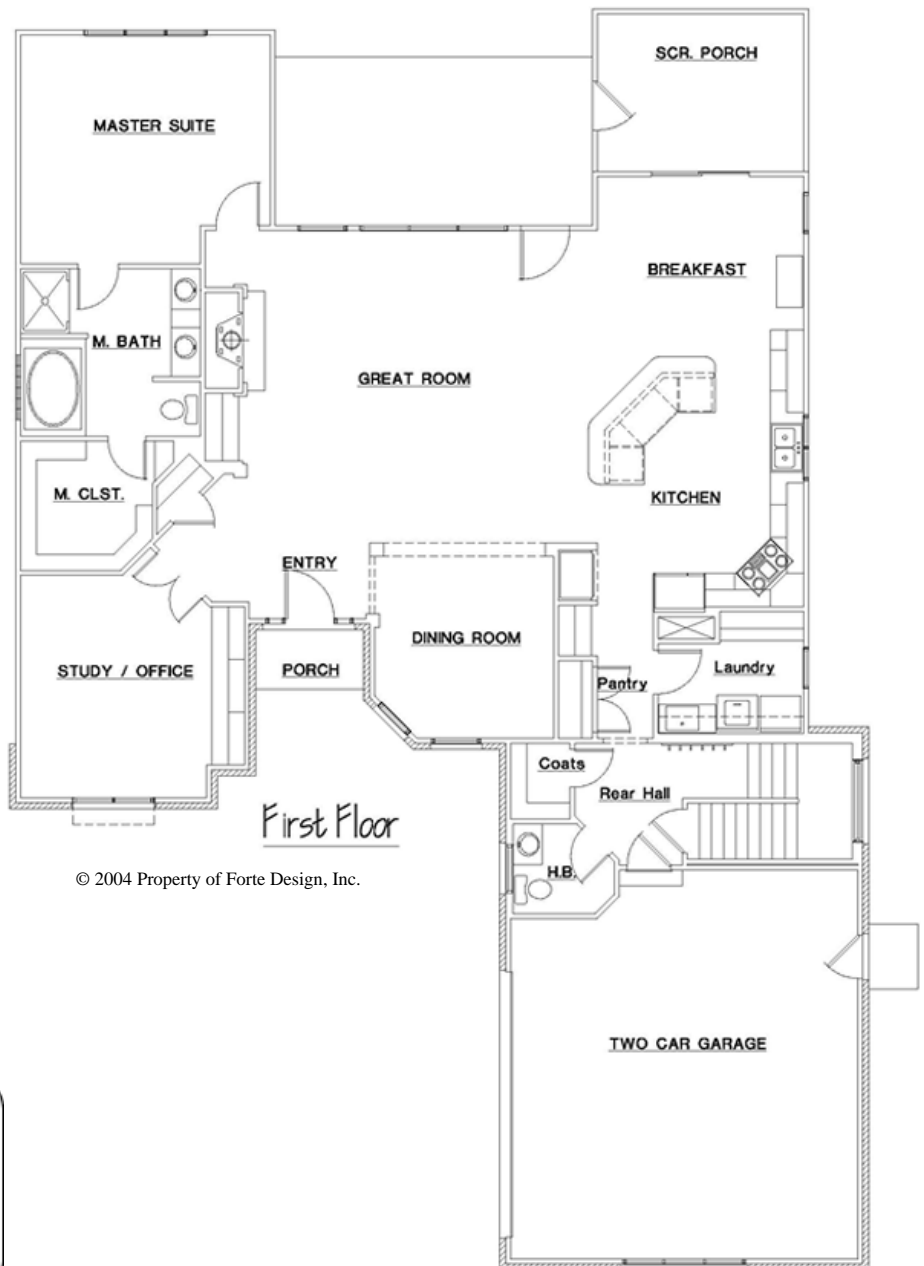

FORTEDESIGN

© 2004 Property of Forte Design, Inc.

FRONT ELEVATION

EN-2404

© 2004 Property of Forte Design, Inc.

First Floor

Forte Design, Inc.  
4555 Forest Manor  
Indianapolis, IN 46226

(317) 549-9316 Home, Office, VM, Fax