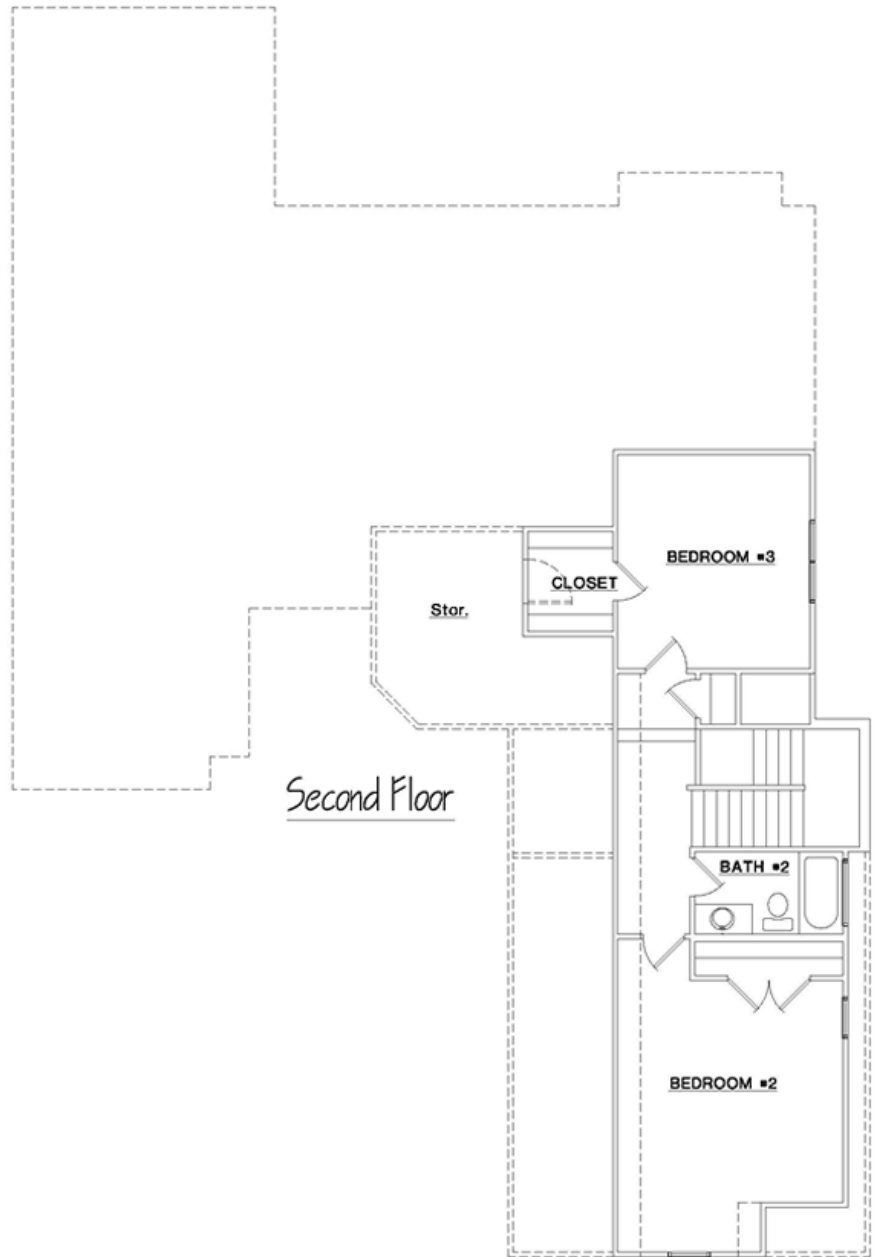

FORTEDESIGN

Forte Design, Inc.
4555 Forest Manor
Indianapolis, IN 46226

(317) 549-9316 Home, Office, VM, Fax

Hours: 8:30 a.m. - 5:00 p.m. M-F