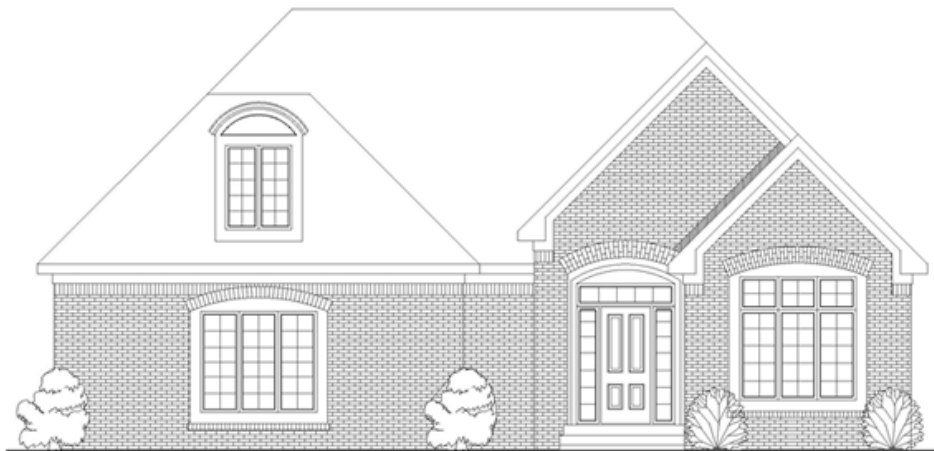

FORTEDESIGN

© 2004 Property of Forte Design, Inc.

FRONT ELEVATION  
**EN-2251 II OPT A**

© 2004 Property of Forte Design, Inc.

FRONT ELEVATION  
**EN-2251 II OPT B**

Forte Design, Inc.  
4555 Forest Manor  
Indianapolis, IN 46226