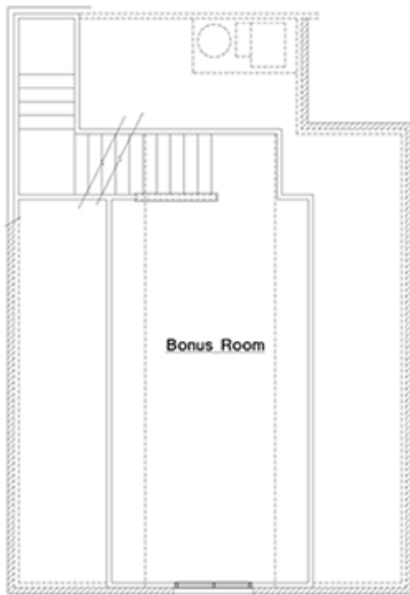

FORTEDESIGN

Bonus Room Plan