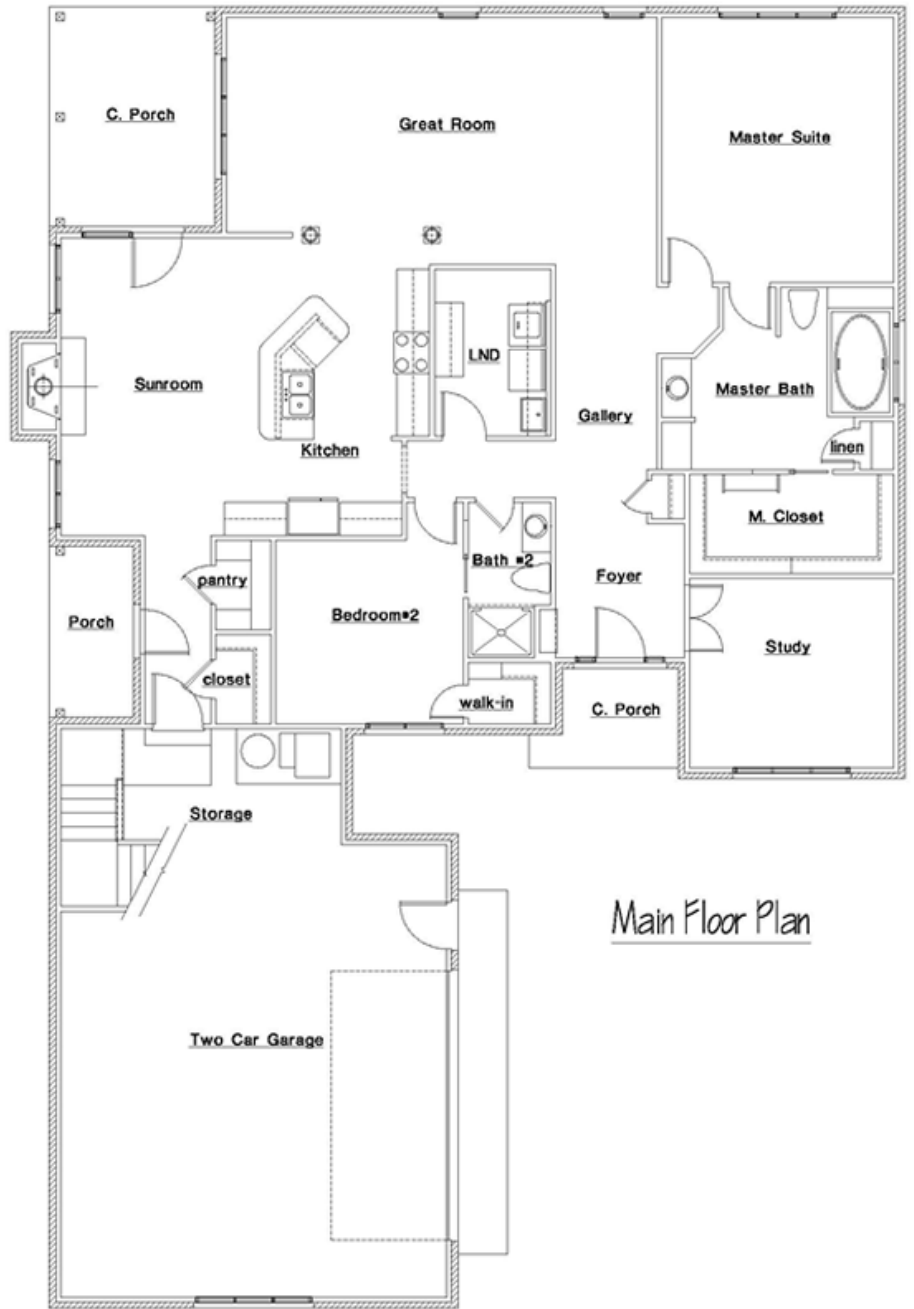

FORTEDESIGN

© 2004 Property of Forte Design, Inc.

FRONT ELEVATION  
**EN-2251 II OPT A**

© 2004 Property of Forte Design, Inc.

FRONT ELEVATION  
**EN-2251 II OPT B**

Forte Design, Inc.  
4555 Forest Manor  
Indianapolis, IN 46226

(317) 549-9316 Home, Office, VM, Fax

Hours: 8:30 a.m. - 5:00 p.m. M-F

FORTEDESIGN

Bonus Room Plan

Main Floor Plan

© 2004 Property of Forte Design, Inc.

Forte Design, Inc.  
4555 Forest Manor  
Indianapolis, IN 46226  
  
(317) 549-9316 Home, Office, VM, Fax  
  
Hours: 8:30 a.m. - 5:00 p.m. M-F