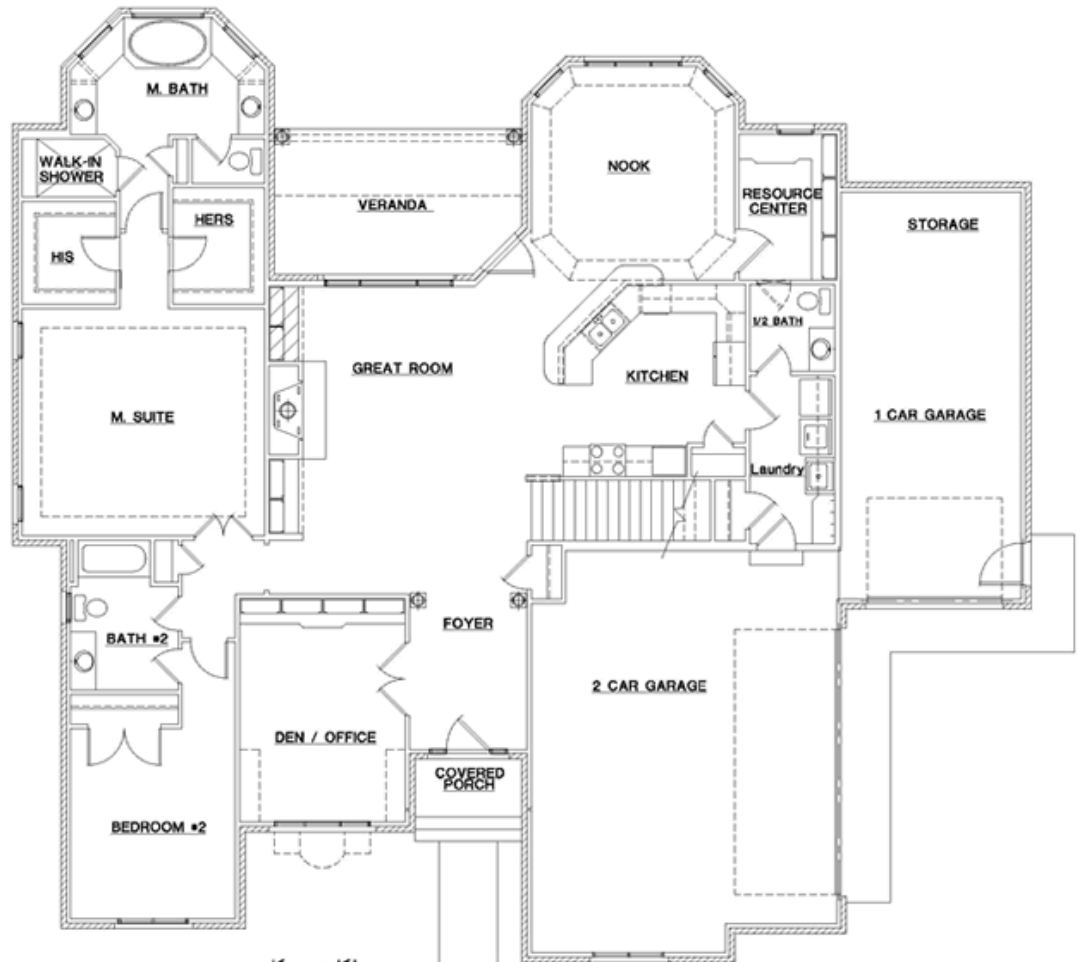

FORTEDESIGN

FRONT ELEVATION

© 2004 Property of Forte Design, Inc.

EN-2251

First Floor

© 2004 Property of Forte Design, Inc.

Forte Design, Inc.
4555 Forest Manor
Indianapolis, IN 46226

(317) 549-9316 Home, Office, VM, Fax