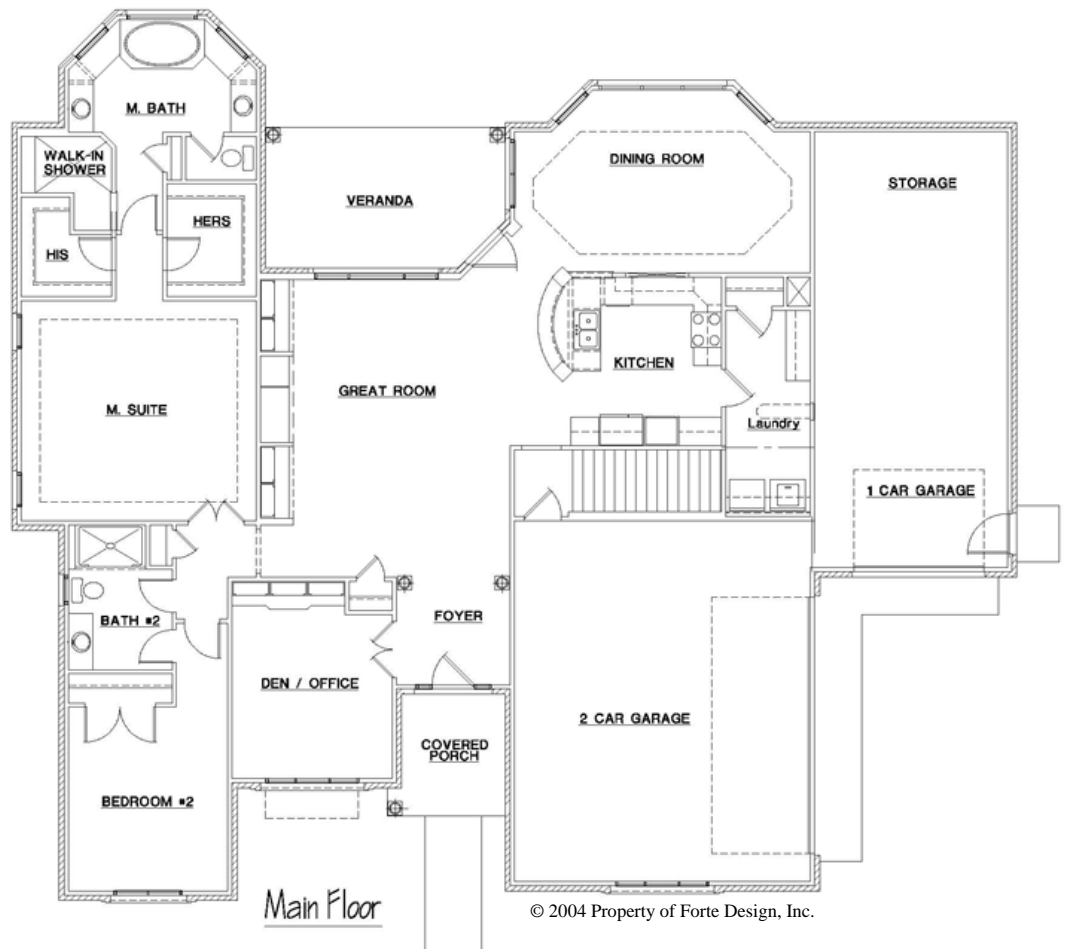

FORTEDESIGN

FRONT ELEVATION

© 2004 Property of Forte Design, Inc.

EN-2175

© 2004 Property of Forte Design, Inc.

Forte Design, Inc.  
4555 Forest Manor  
Indianapolis, IN 46226

(317) 549-9316 Home, Office, VM, Fax