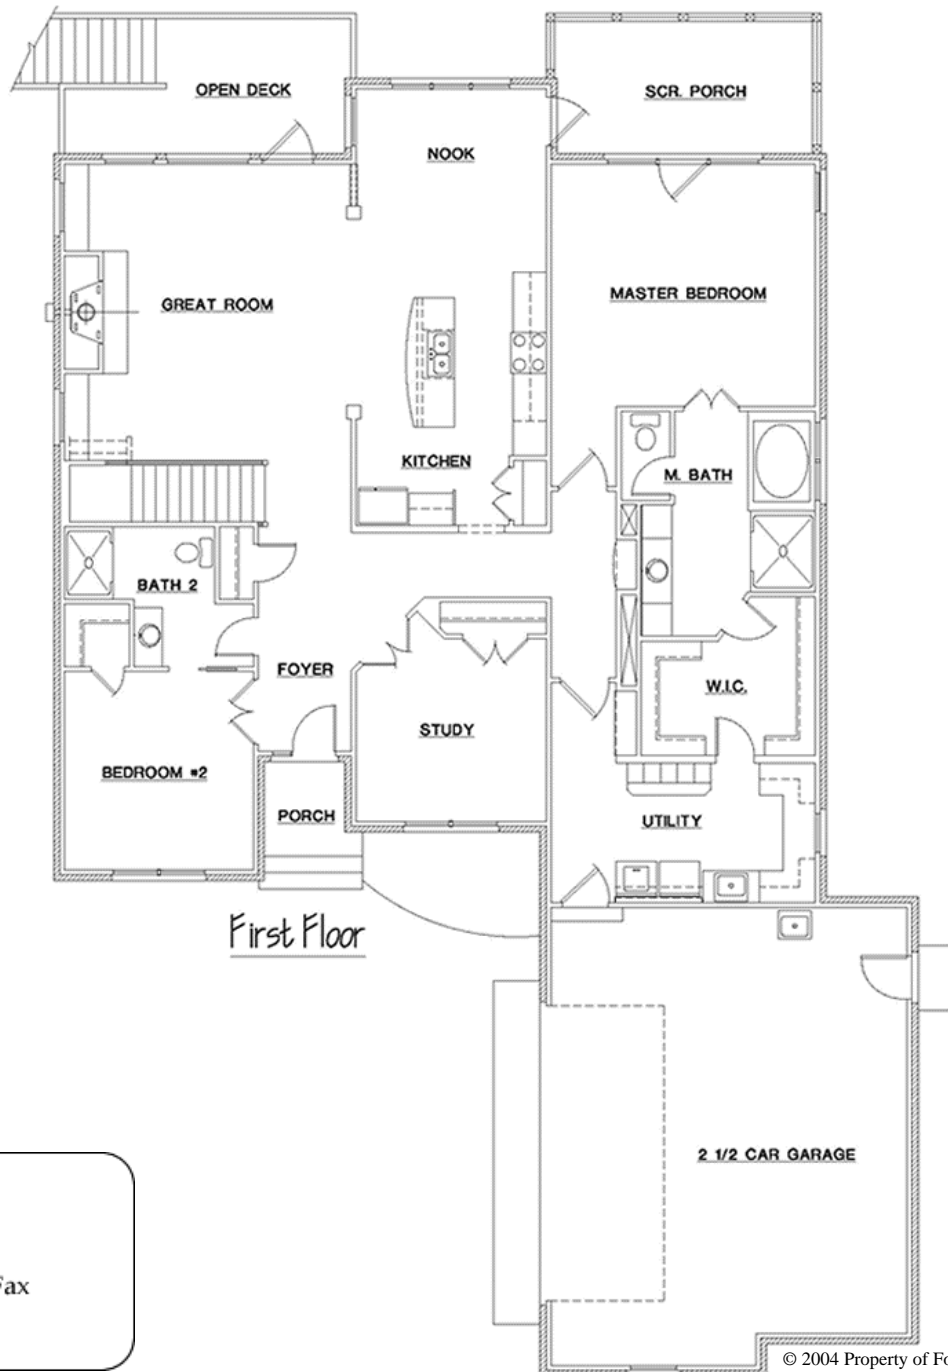

FRONT ELEVATION

© 2004 Property of Forte Design, Inc.

EN-2087

Forte Design, Inc.
4555 Forest Manor
Indianapolis, IN 46226

(317) 549-9316 Home, Office, VM, Fax

Hours: 8:30 a.m. - 5:00 p.m. M-F

© 2004 Property of Forte Design, Inc.